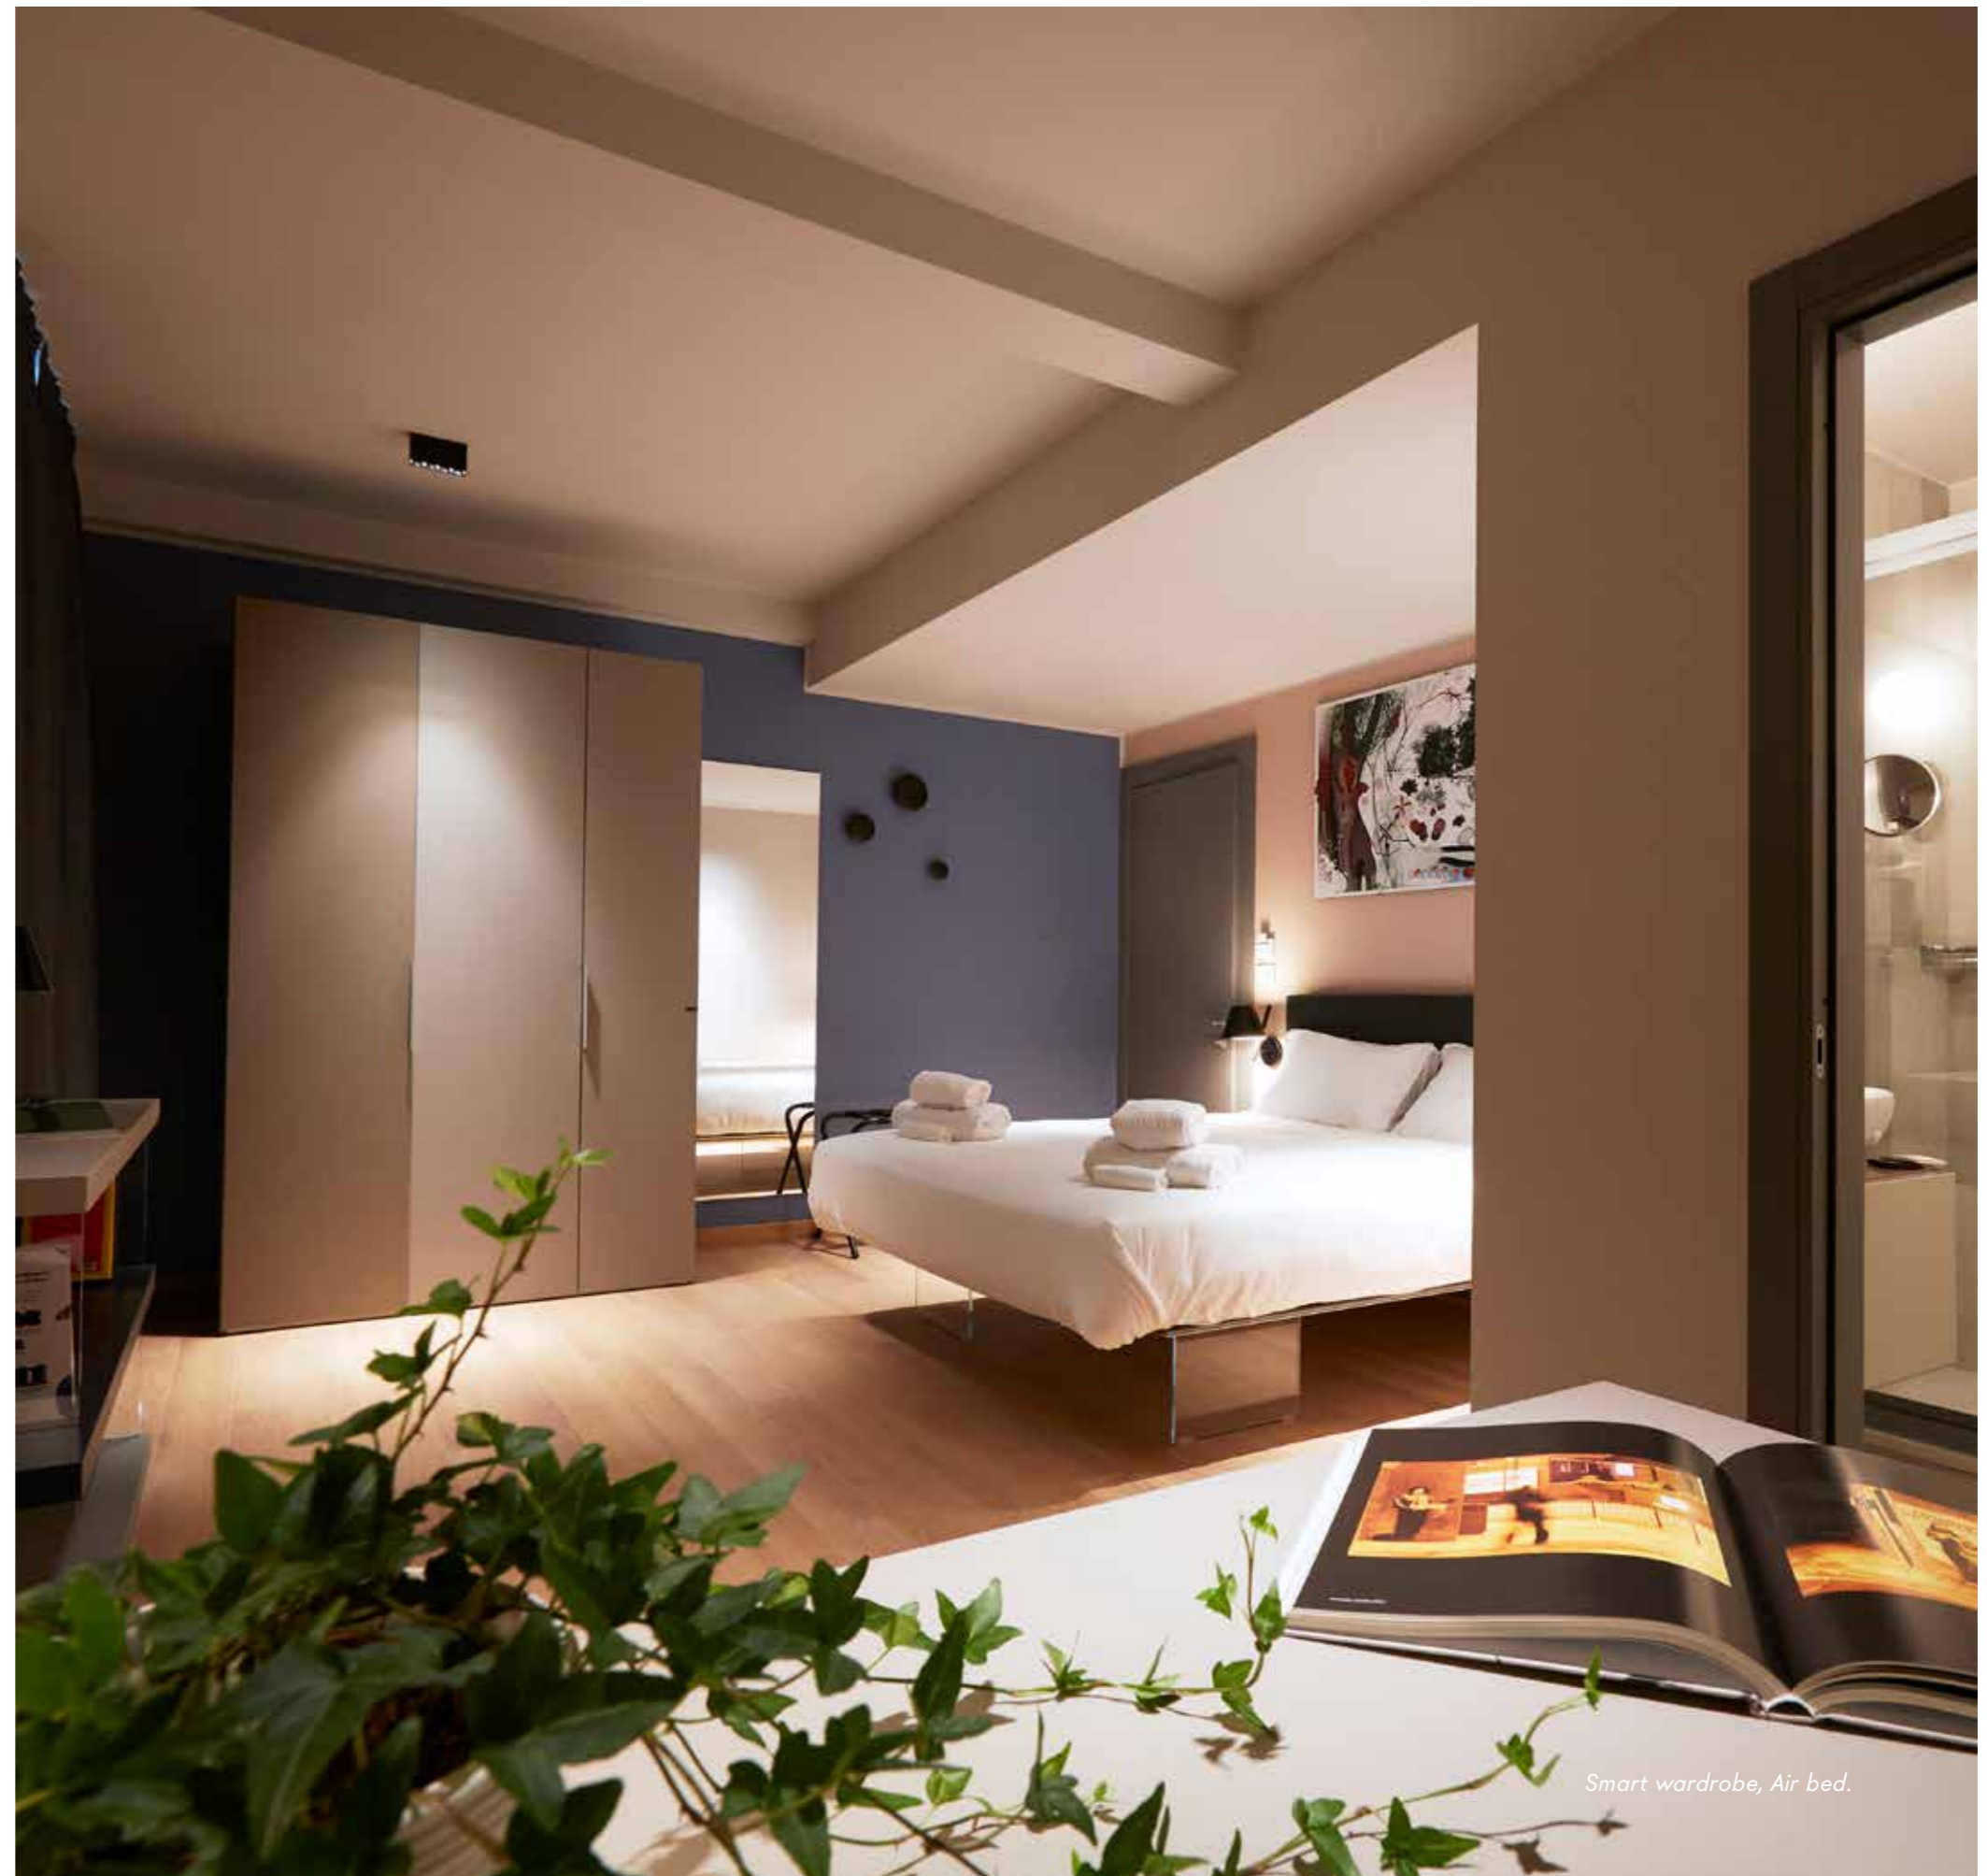

A designer hotel
revolutionising
the concept of
hospitality.