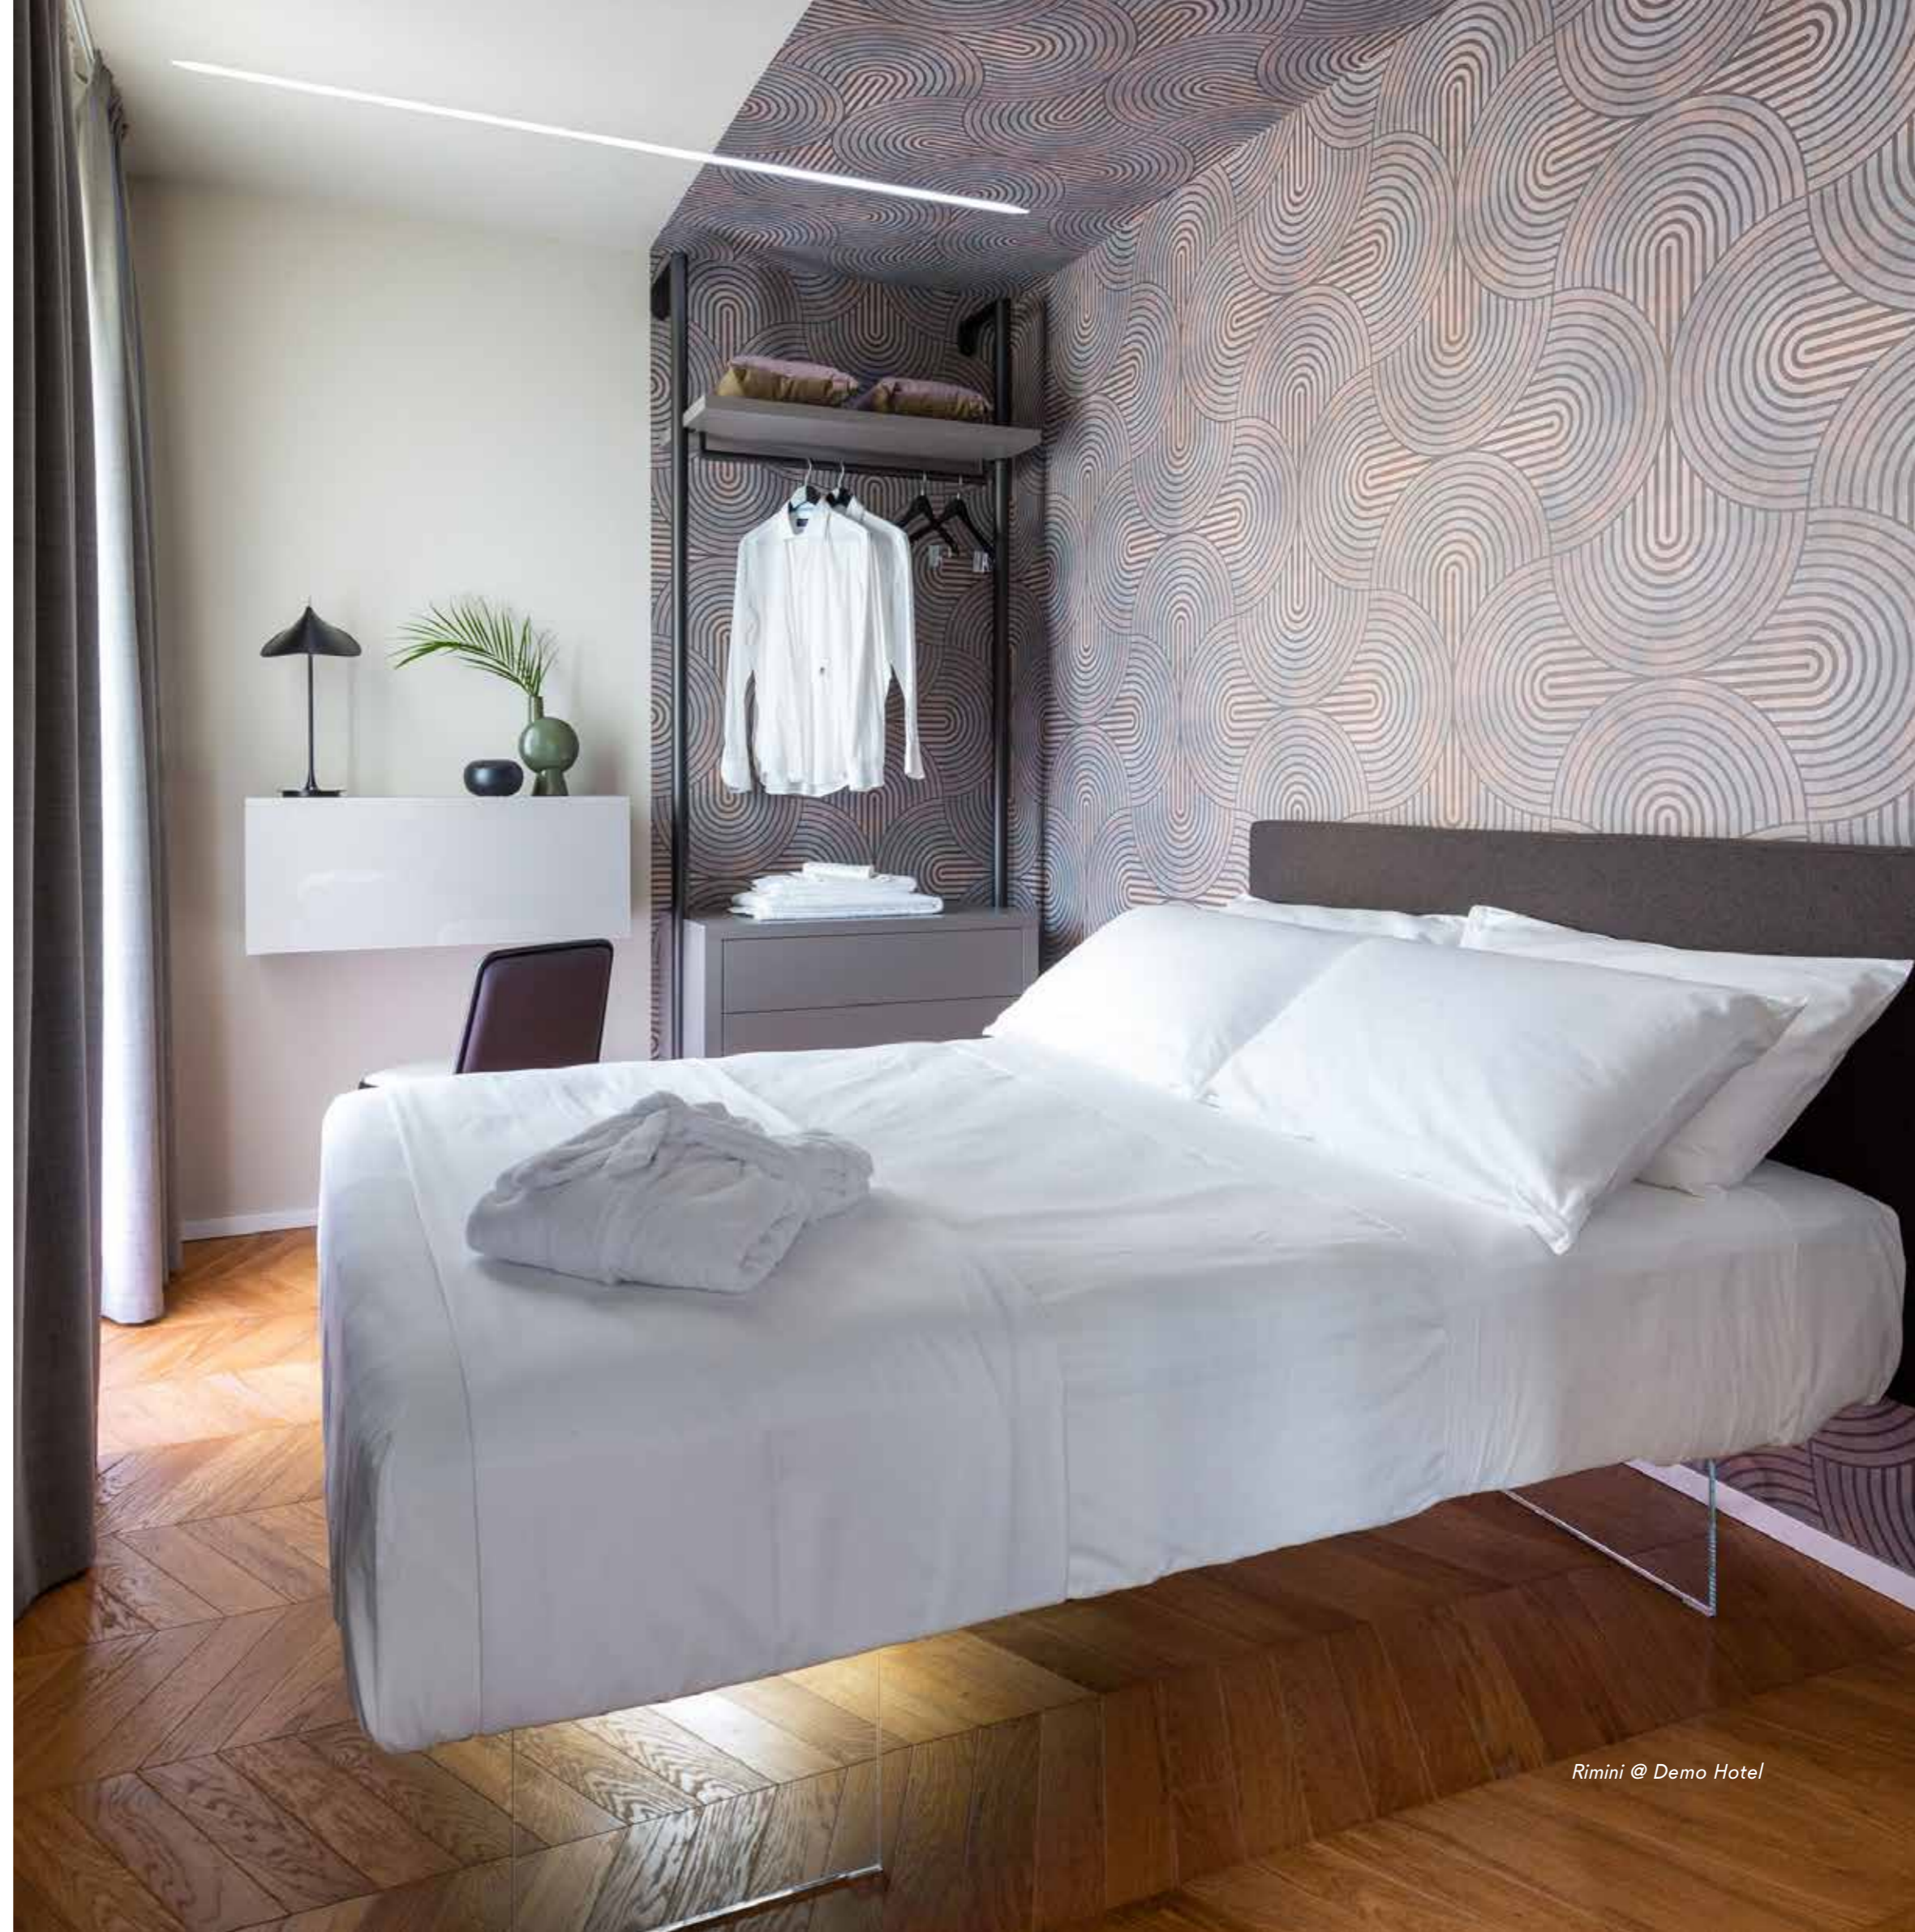

Air bed.

Depth basin.

Air coffee tables, Dangla chairs.

LAGO

FURNITURE

Furnish your hotel with LAGO design.

Beds	104
Wardrobes and walk-in closets	106
Bathroom	108
Coffee tables	110
Sofas	112
Bookshelves	114
Tables	116
Chairs	118

Scan the QR Code
to discover all Beds.

SUSPENDED BEDS WITH CUSTOMISABLE HEADBOARDS

Fluttua bed

The iconic design of **the famous LAGO suspended** bed meets elegant wall-mounted headboards, in fabric or centuries-old Wildwood, with or without shelves and bedside tables. A bed with clean lines that enables **more efficient housekeeping**.

Air bed

A free-standing bed, suspended on robust tempered glass supports. Practical to install with clean lines that make housekeeping more efficient. **Two single beds can be joined** to form a double and separated as needed.

Steel bed

Metal legs provide an elegant robustness that **frees the bed from anchoring to the wall**. The headboard comes in different sizes and finishes, and provides an ultra-personal touch. Use it to create elegant chromatic contrasts in the bedroom space.