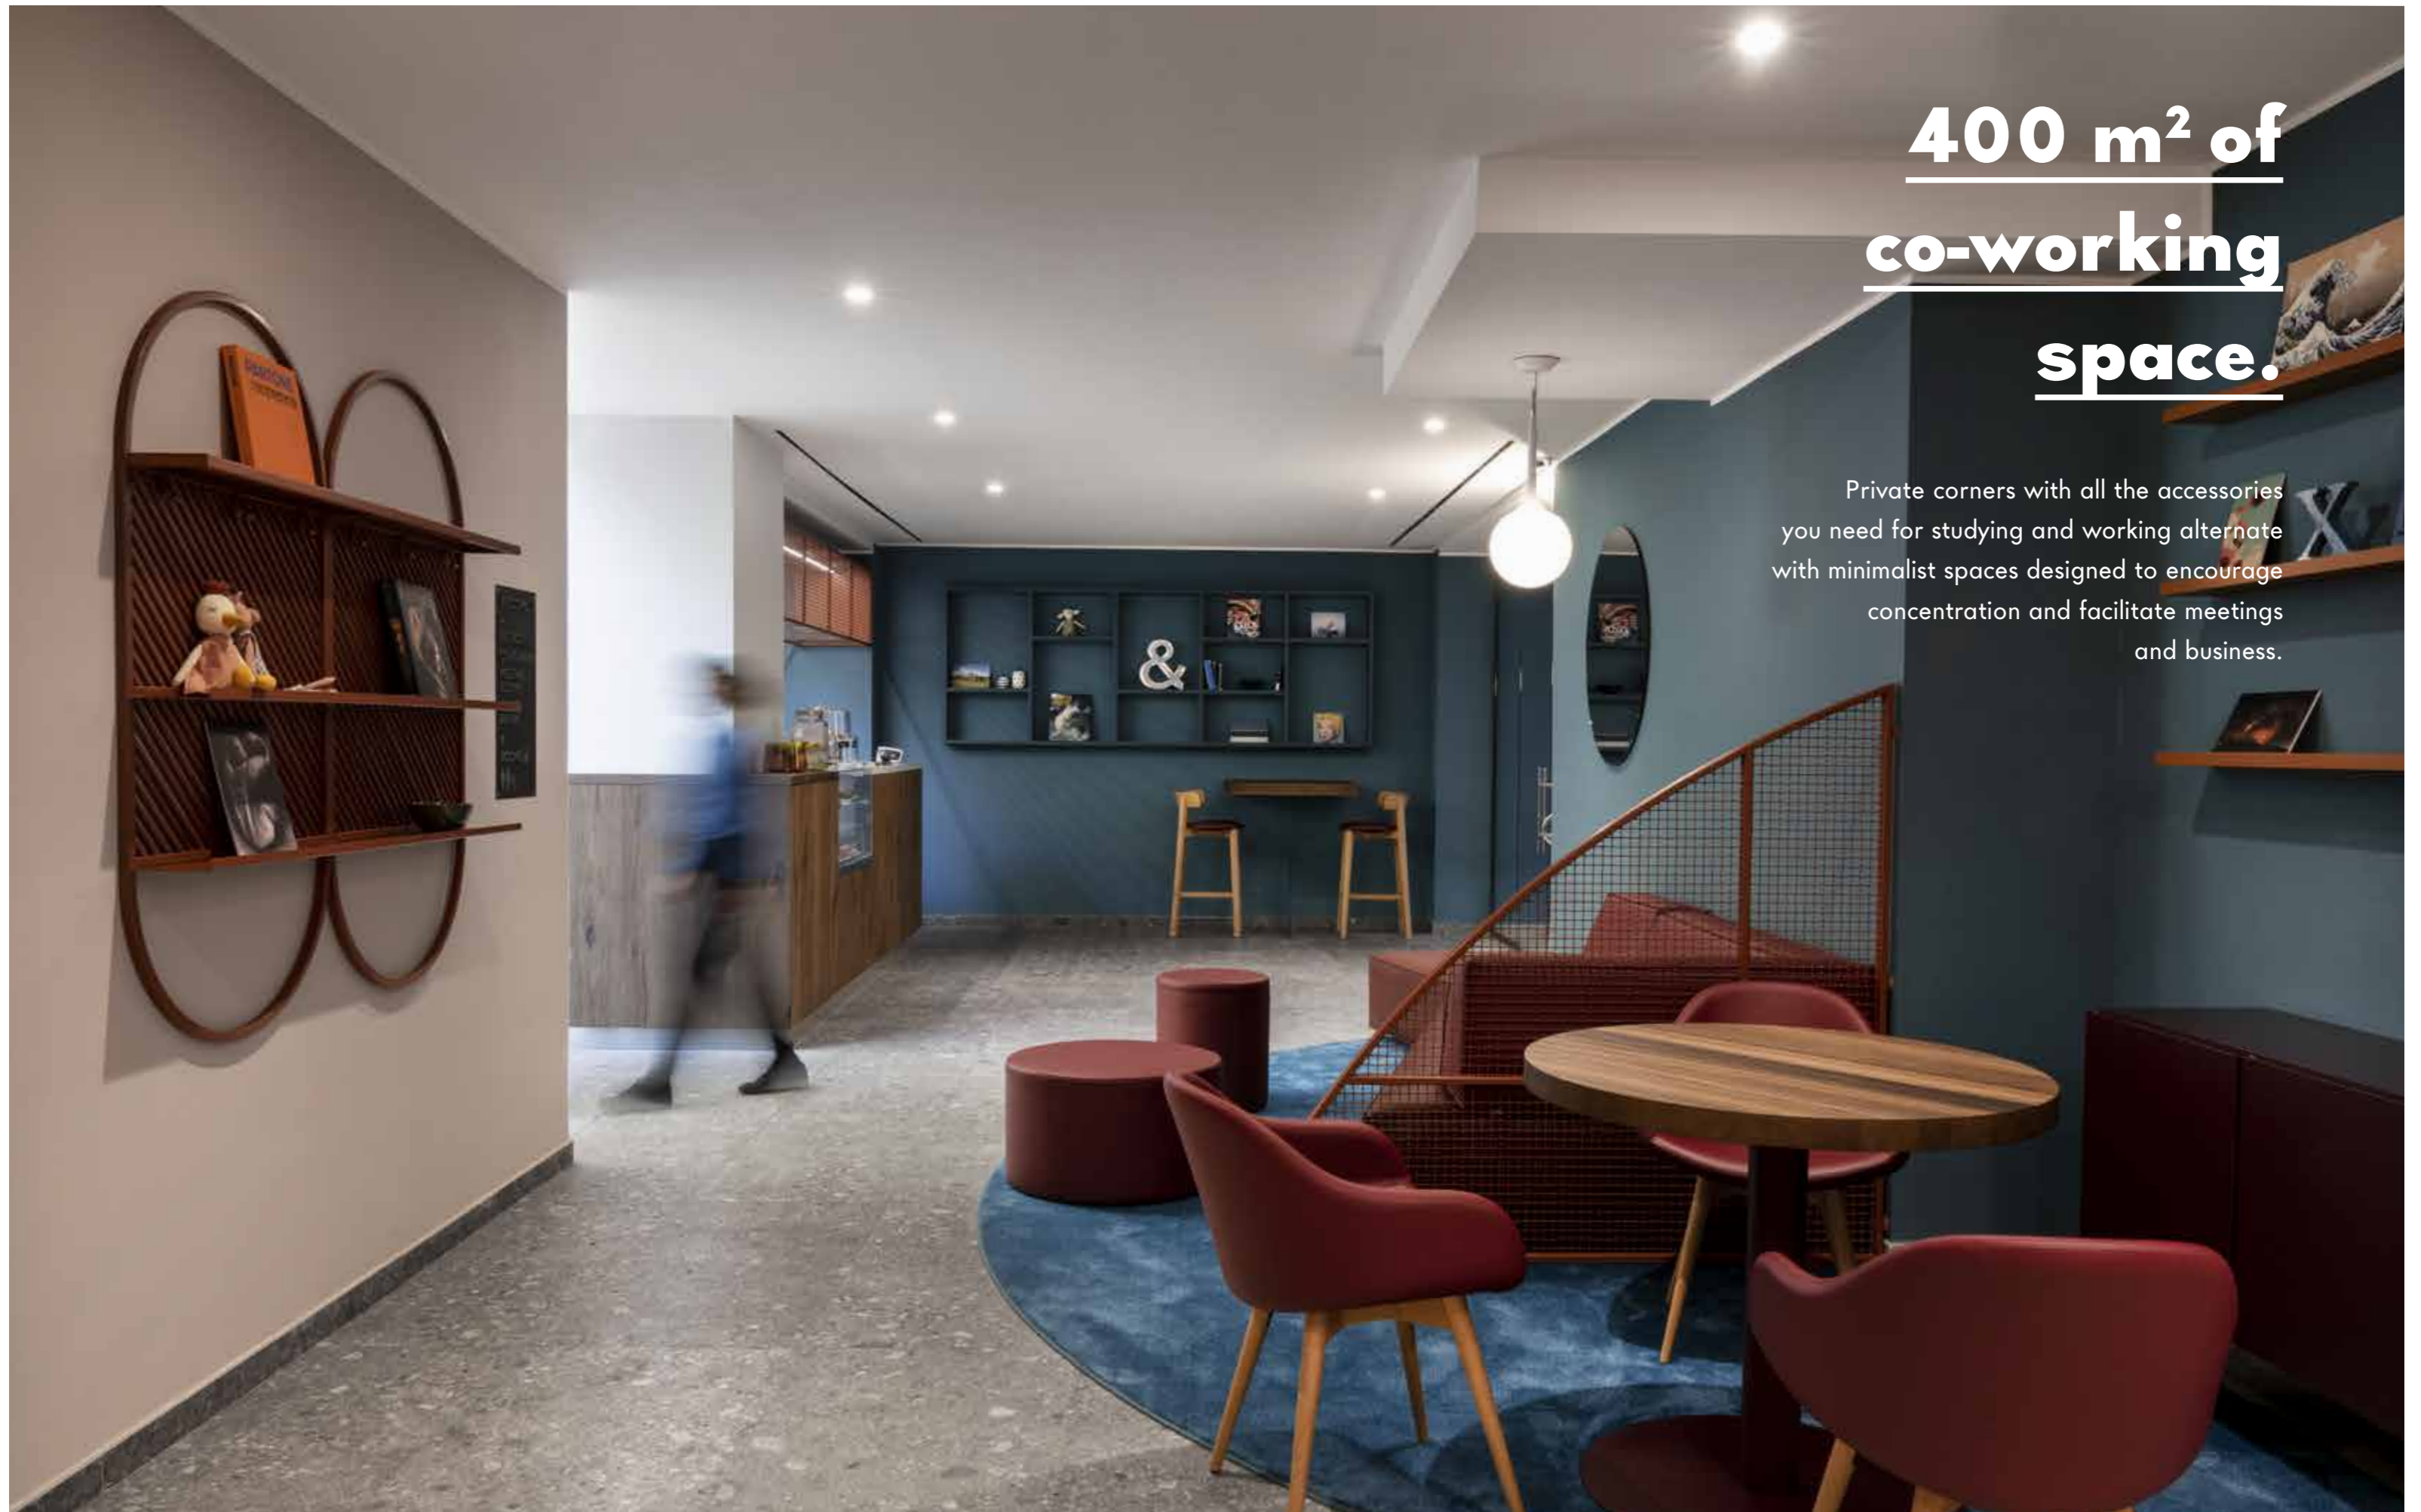

400 m² of co-working space.

Private corners with all the accessories you need for studying and working alternate with minimalist spaces designed to encourage concentration and facilitate meetings and business.