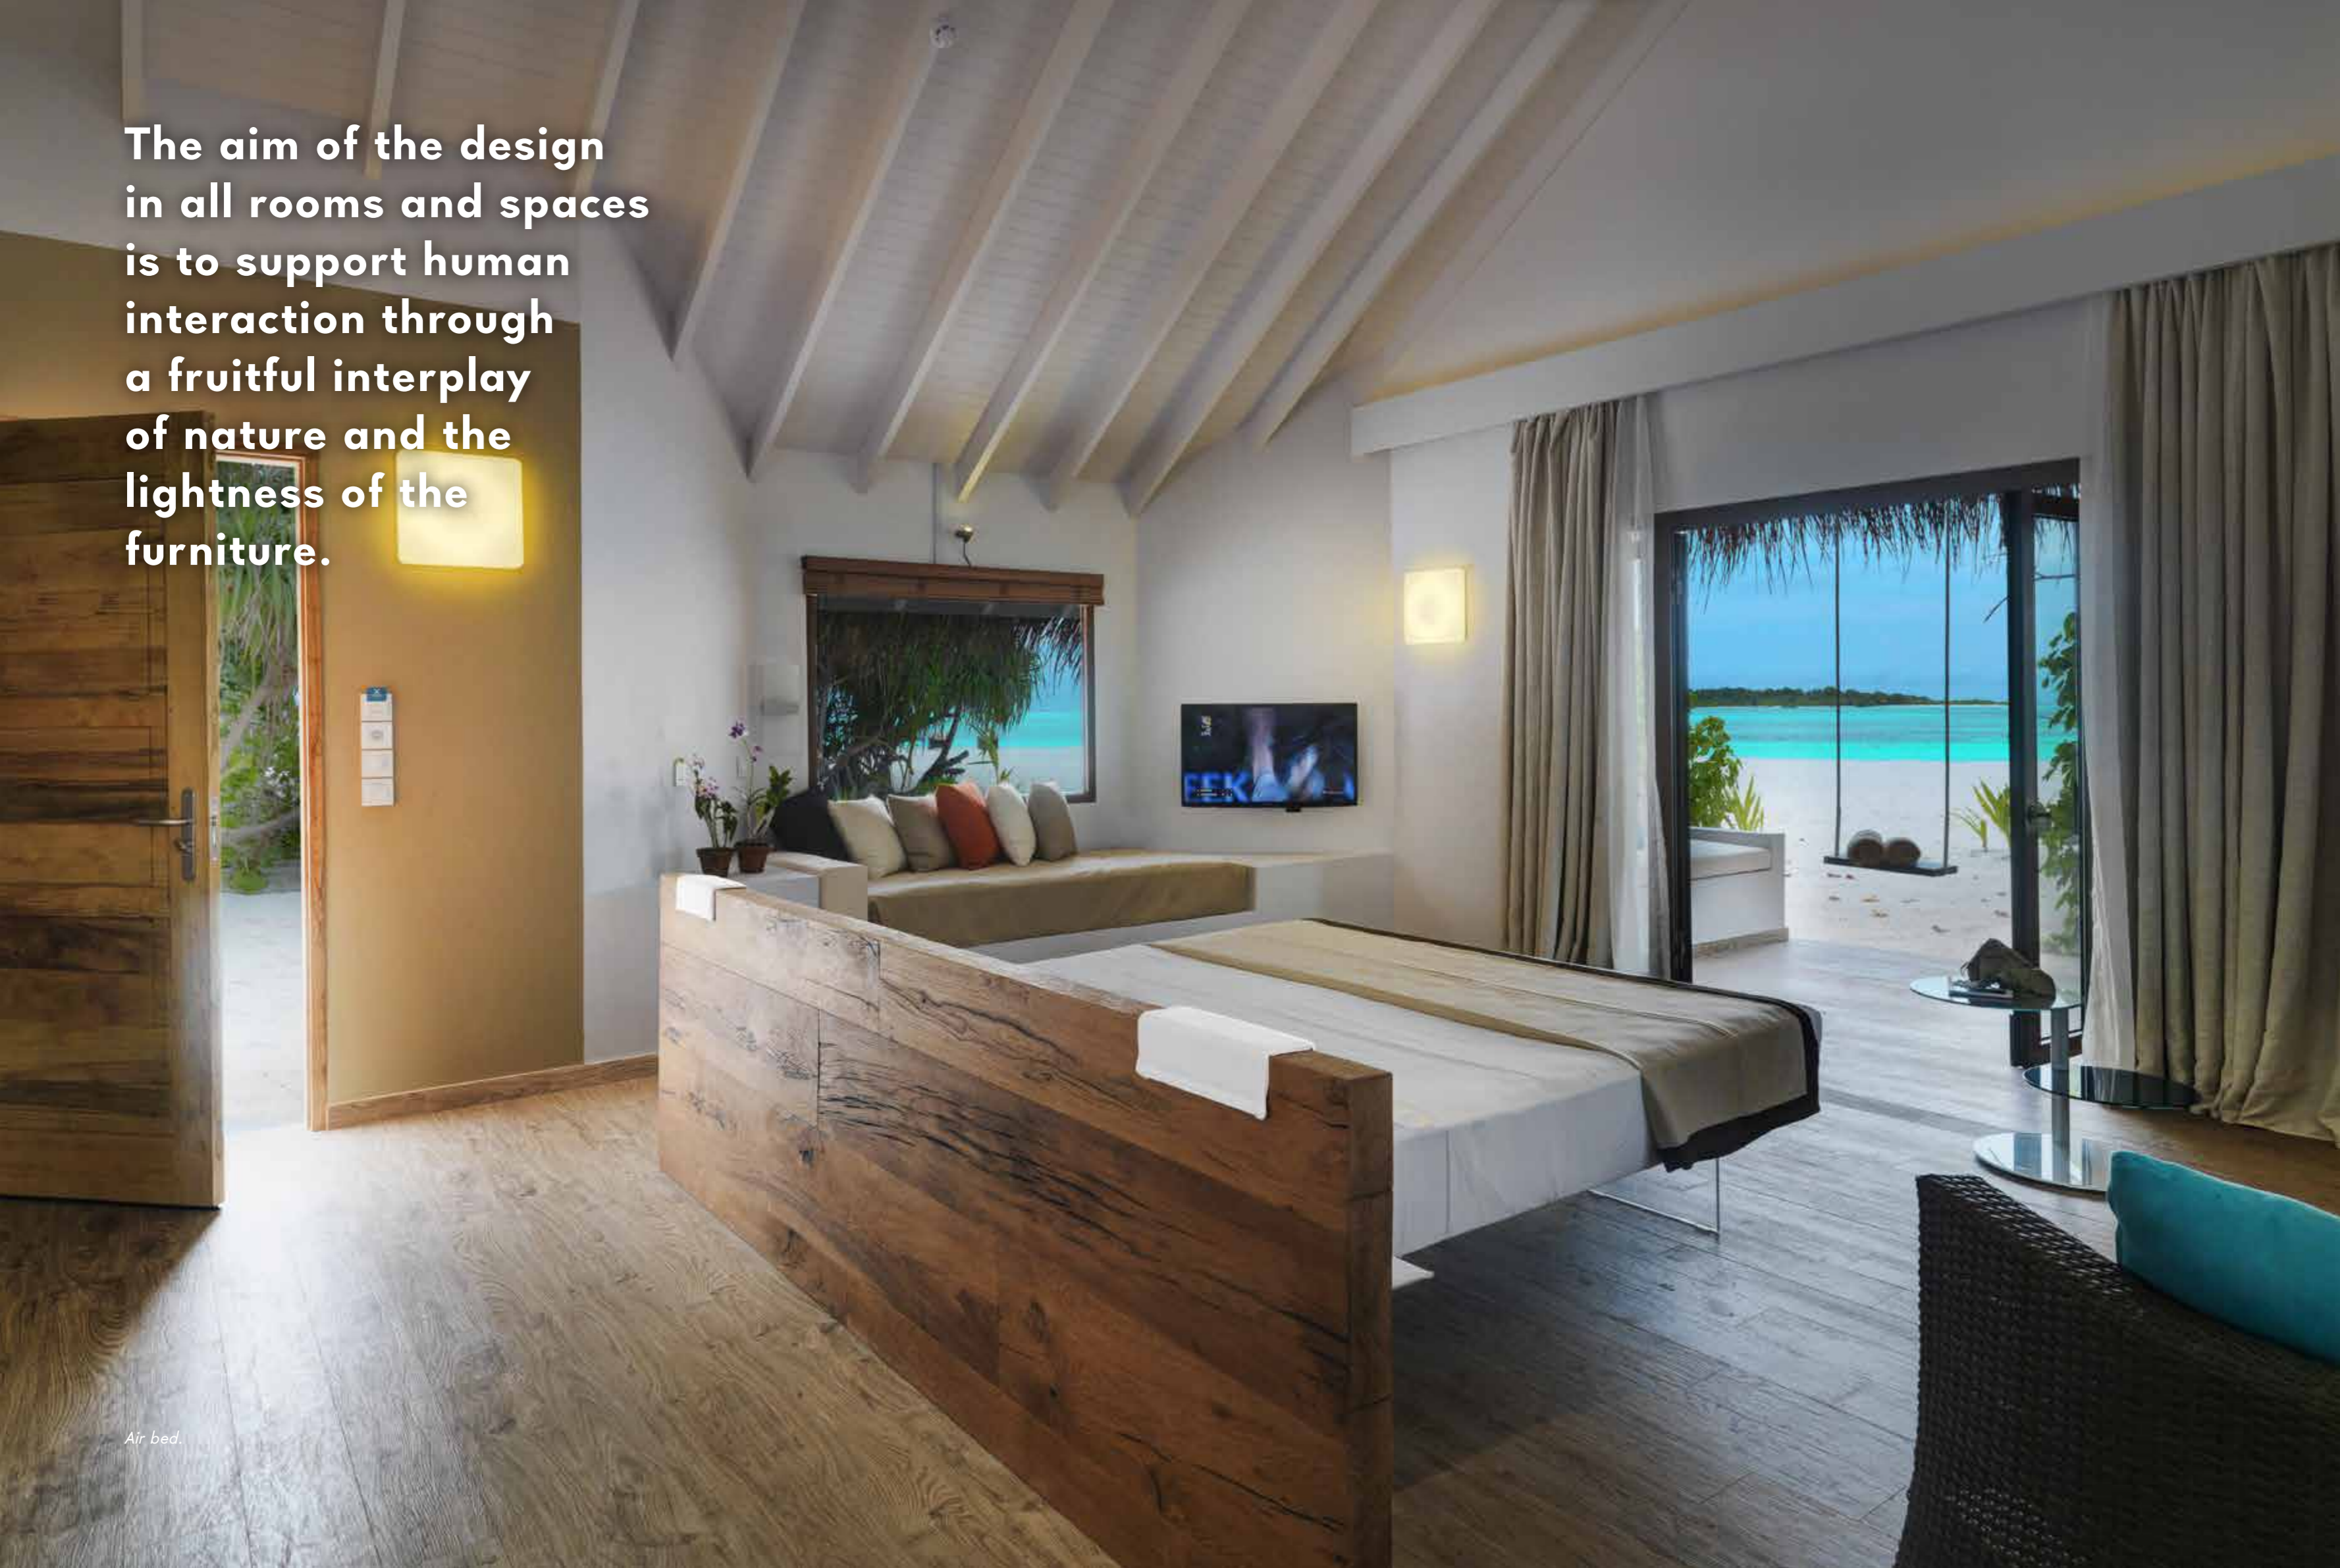

The aim of the design in all rooms and spaces is to support human interaction through a fruitful interplay of nature and the lightness of the furniture.

Air bed.