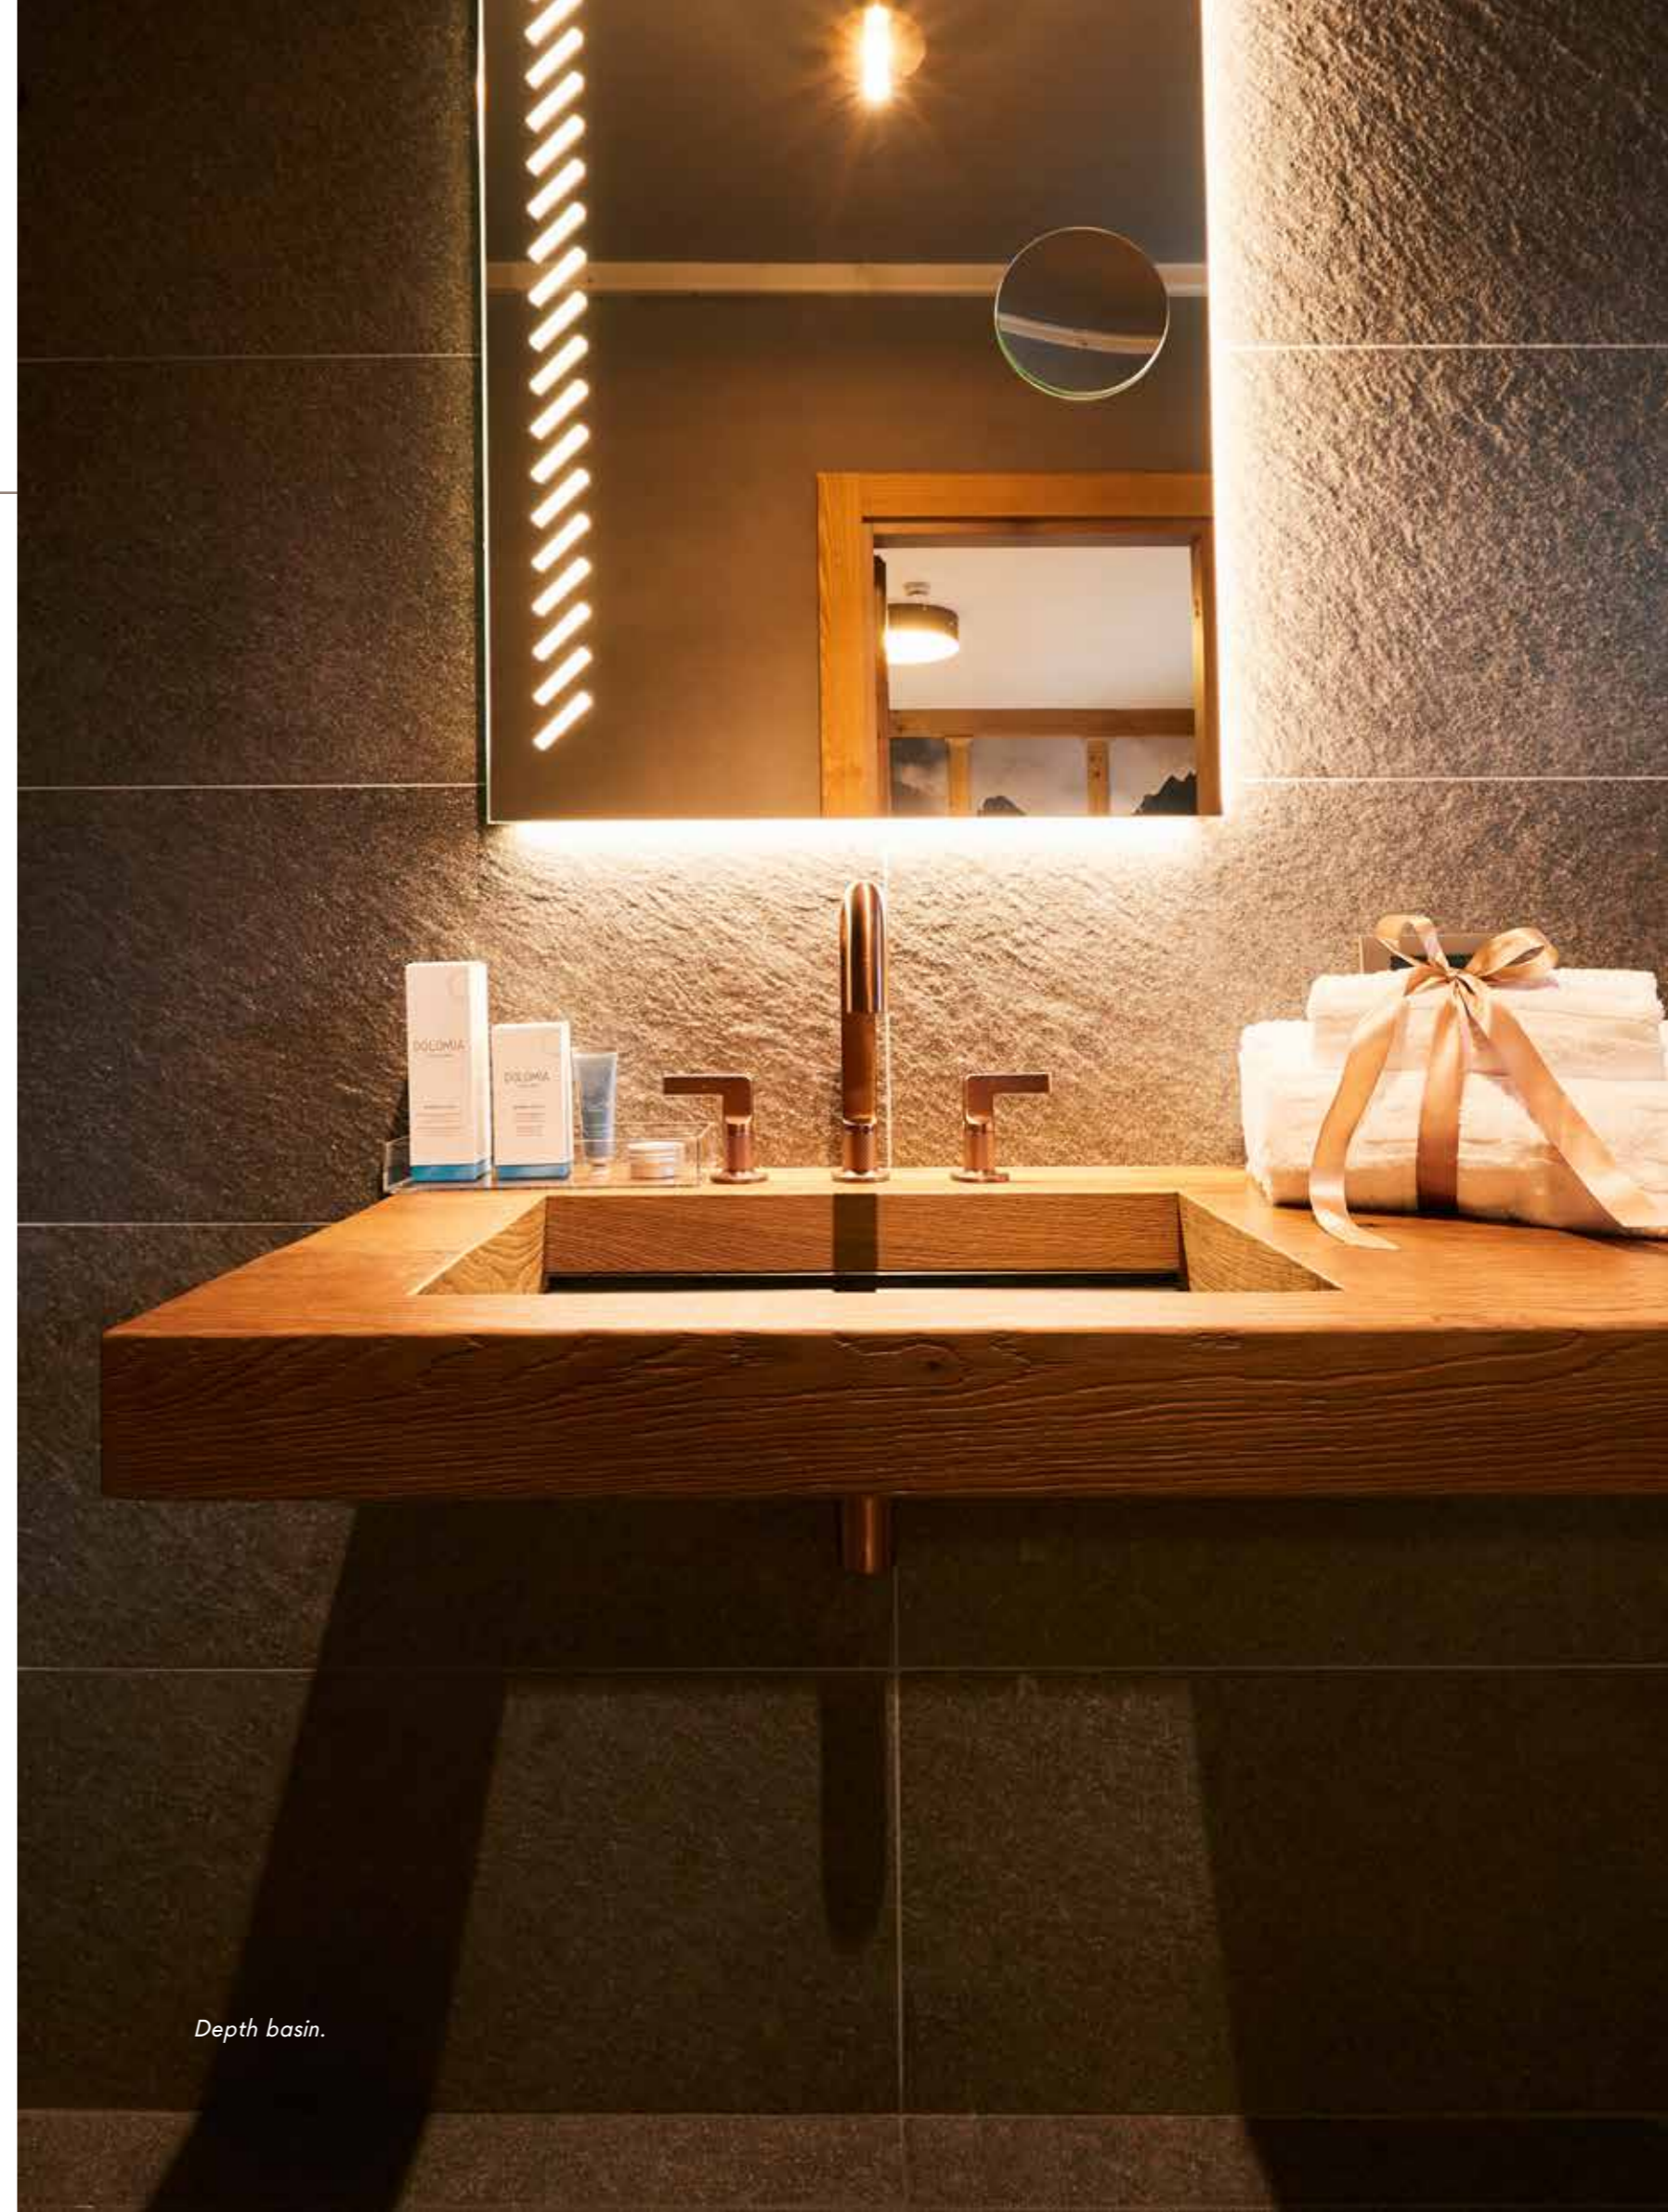

QC TERME *San Pellegrino*

📍 San Pellegrino

Spa & Wellness.

The wellness area offers
guests a luxury experience.

The large frescoed hall at QC Terme San Pellegrino features a new layout with **self-standing furniture**, perfect for preserving the walls of the historic palazzo. Air tables, bookshelves and sofas show off their extreme design flexibility, forming several sitting areas and presenting an original display of San Pellegrino bottles.

Air bench, Air sofa, Air coffee tables.

HOSPITALITY

More than 50
rooms furnished
by LAGO design.

Fluttua bed.

Fluttua bed.

**A wall-mounted basin
that explores a sense
of depth.**

The Depth basin, carved out of a sculpted, centuries-old oak trunk in Wildwood, provides an **unexpected textured element and creates a design that floats** in the bathroom space. The heat treatment applied to the wood makes it fully waterproof and extremely resistant.