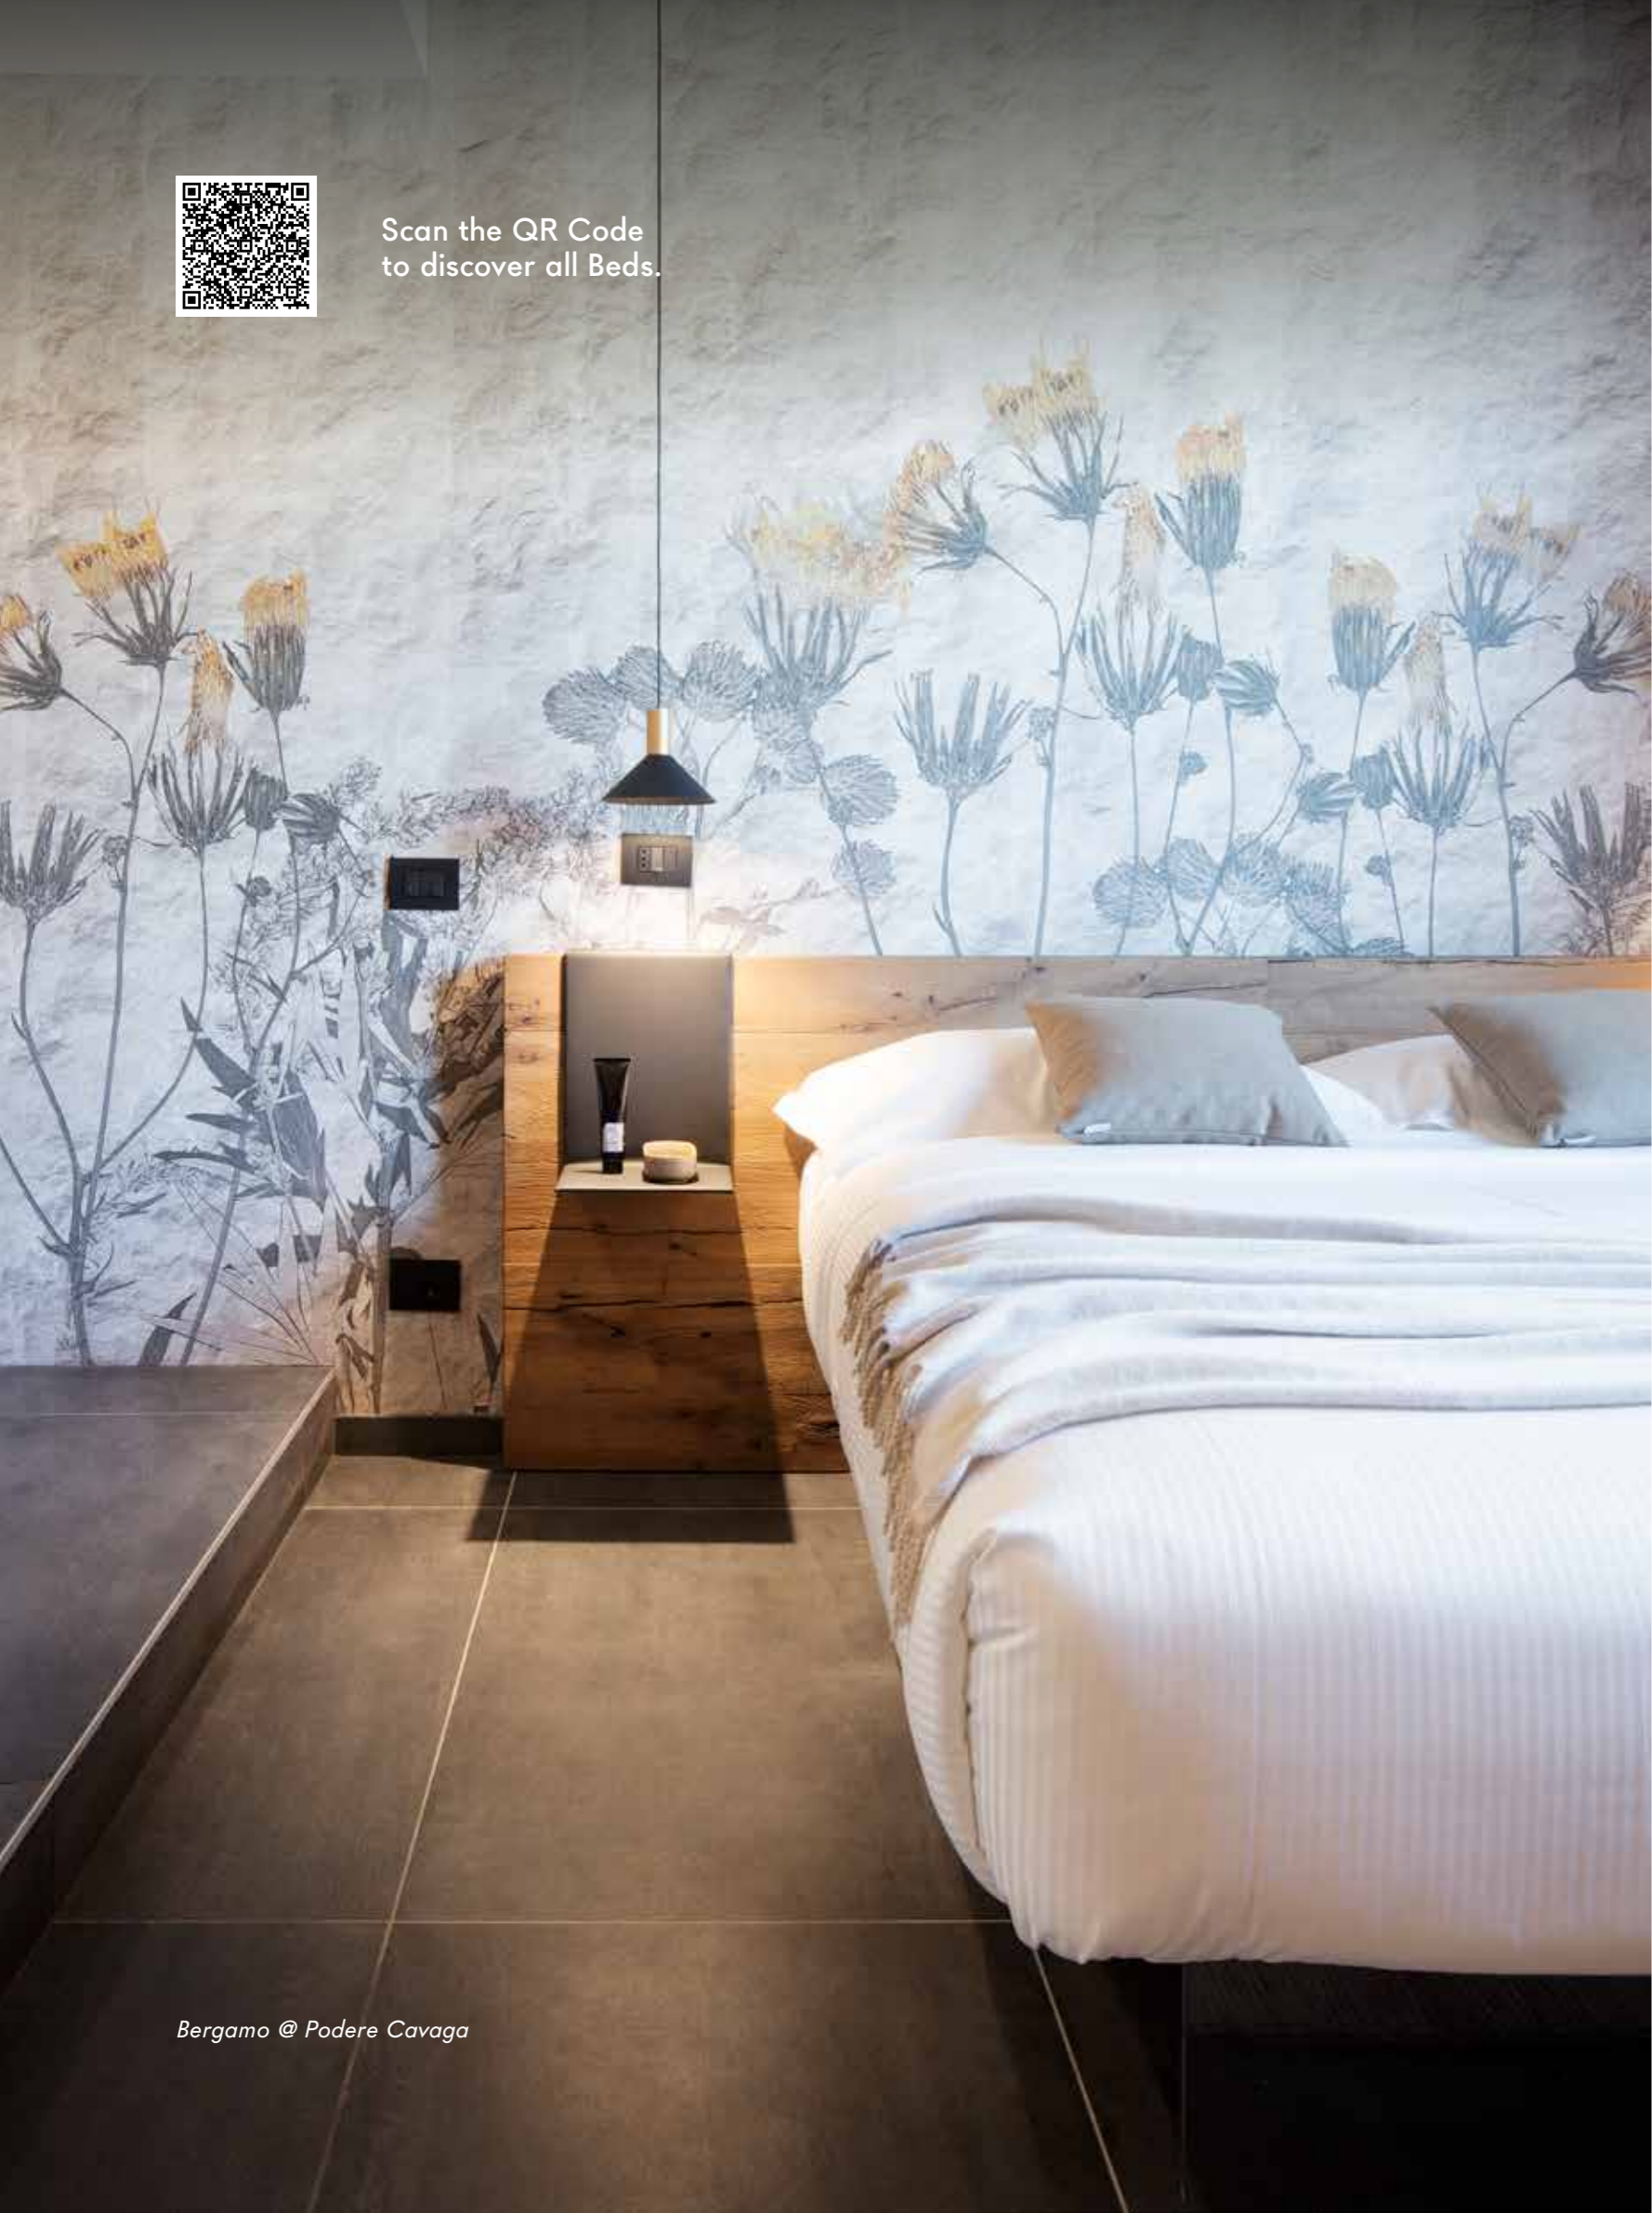

Air bed.

Depth basin.

Air coffee tables, Dangla chairs.

LAGO

FURNITURE

Furnish your hotel with LAGO design.

Beds	104
Wardrobes and walk-in closets	106
Bathroom	108
Coffee tables	110
Sofas	112
Bookshelves	114
Tables	116
Chairs	118

Scan the QR Code
to discover all Beds.

SUSPENDED BEDS WITH CUSTOMISABLE HEADBOARDS

Fluttua bed

The iconic design of **the famous LAGO suspended** bed meets elegant wall-mounted headboards, in fabric or centuries-old Wildwood, with or without shelves and bedside tables. A bed with clean lines that enables **more efficient housekeeping**.

Air bed

A free-standing bed, suspended on robust tempered glass supports. Practical to install with clean lines that make housekeeping more efficient. **Two single beds can be joined** to form a double and separated as needed.

Steel bed

Metal legs provide an elegant robustness that **frees the bed from anchoring to the wall**. The headboard comes in different sizes and finishes, and provides an ultra-personal touch. Use it to create elegant chromatic contrasts in the bedroom space.