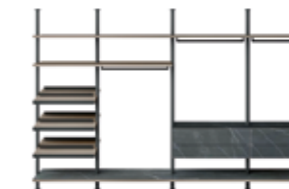

FULLY CUSTOMISABLE WARDROBES AND WALK-IN CLOSETS

Scan the QR Code
to discover all Wardrobes.

N.O.W. wardrobe

Et Voilà wardrobe

N.O.W. Quick
wardrobe

Smart wardrobe

Walk-in closets

Innovative, colourful and modular: wardrobes by LAGO are part of the architecture of your interiors, **adapting to any space**. Traditional doors have been replaced with glass, melamine or lacquered coloured panels, or even original fabric alternatives. Floor-standing or wall-mounted designs create **an infinite number of different moods for suites and hotel rooms**. Walk-in wardrobes provide practical solutions to furnish and organise a bedroom or hallway space with a lighter look, embellished with elegant details.