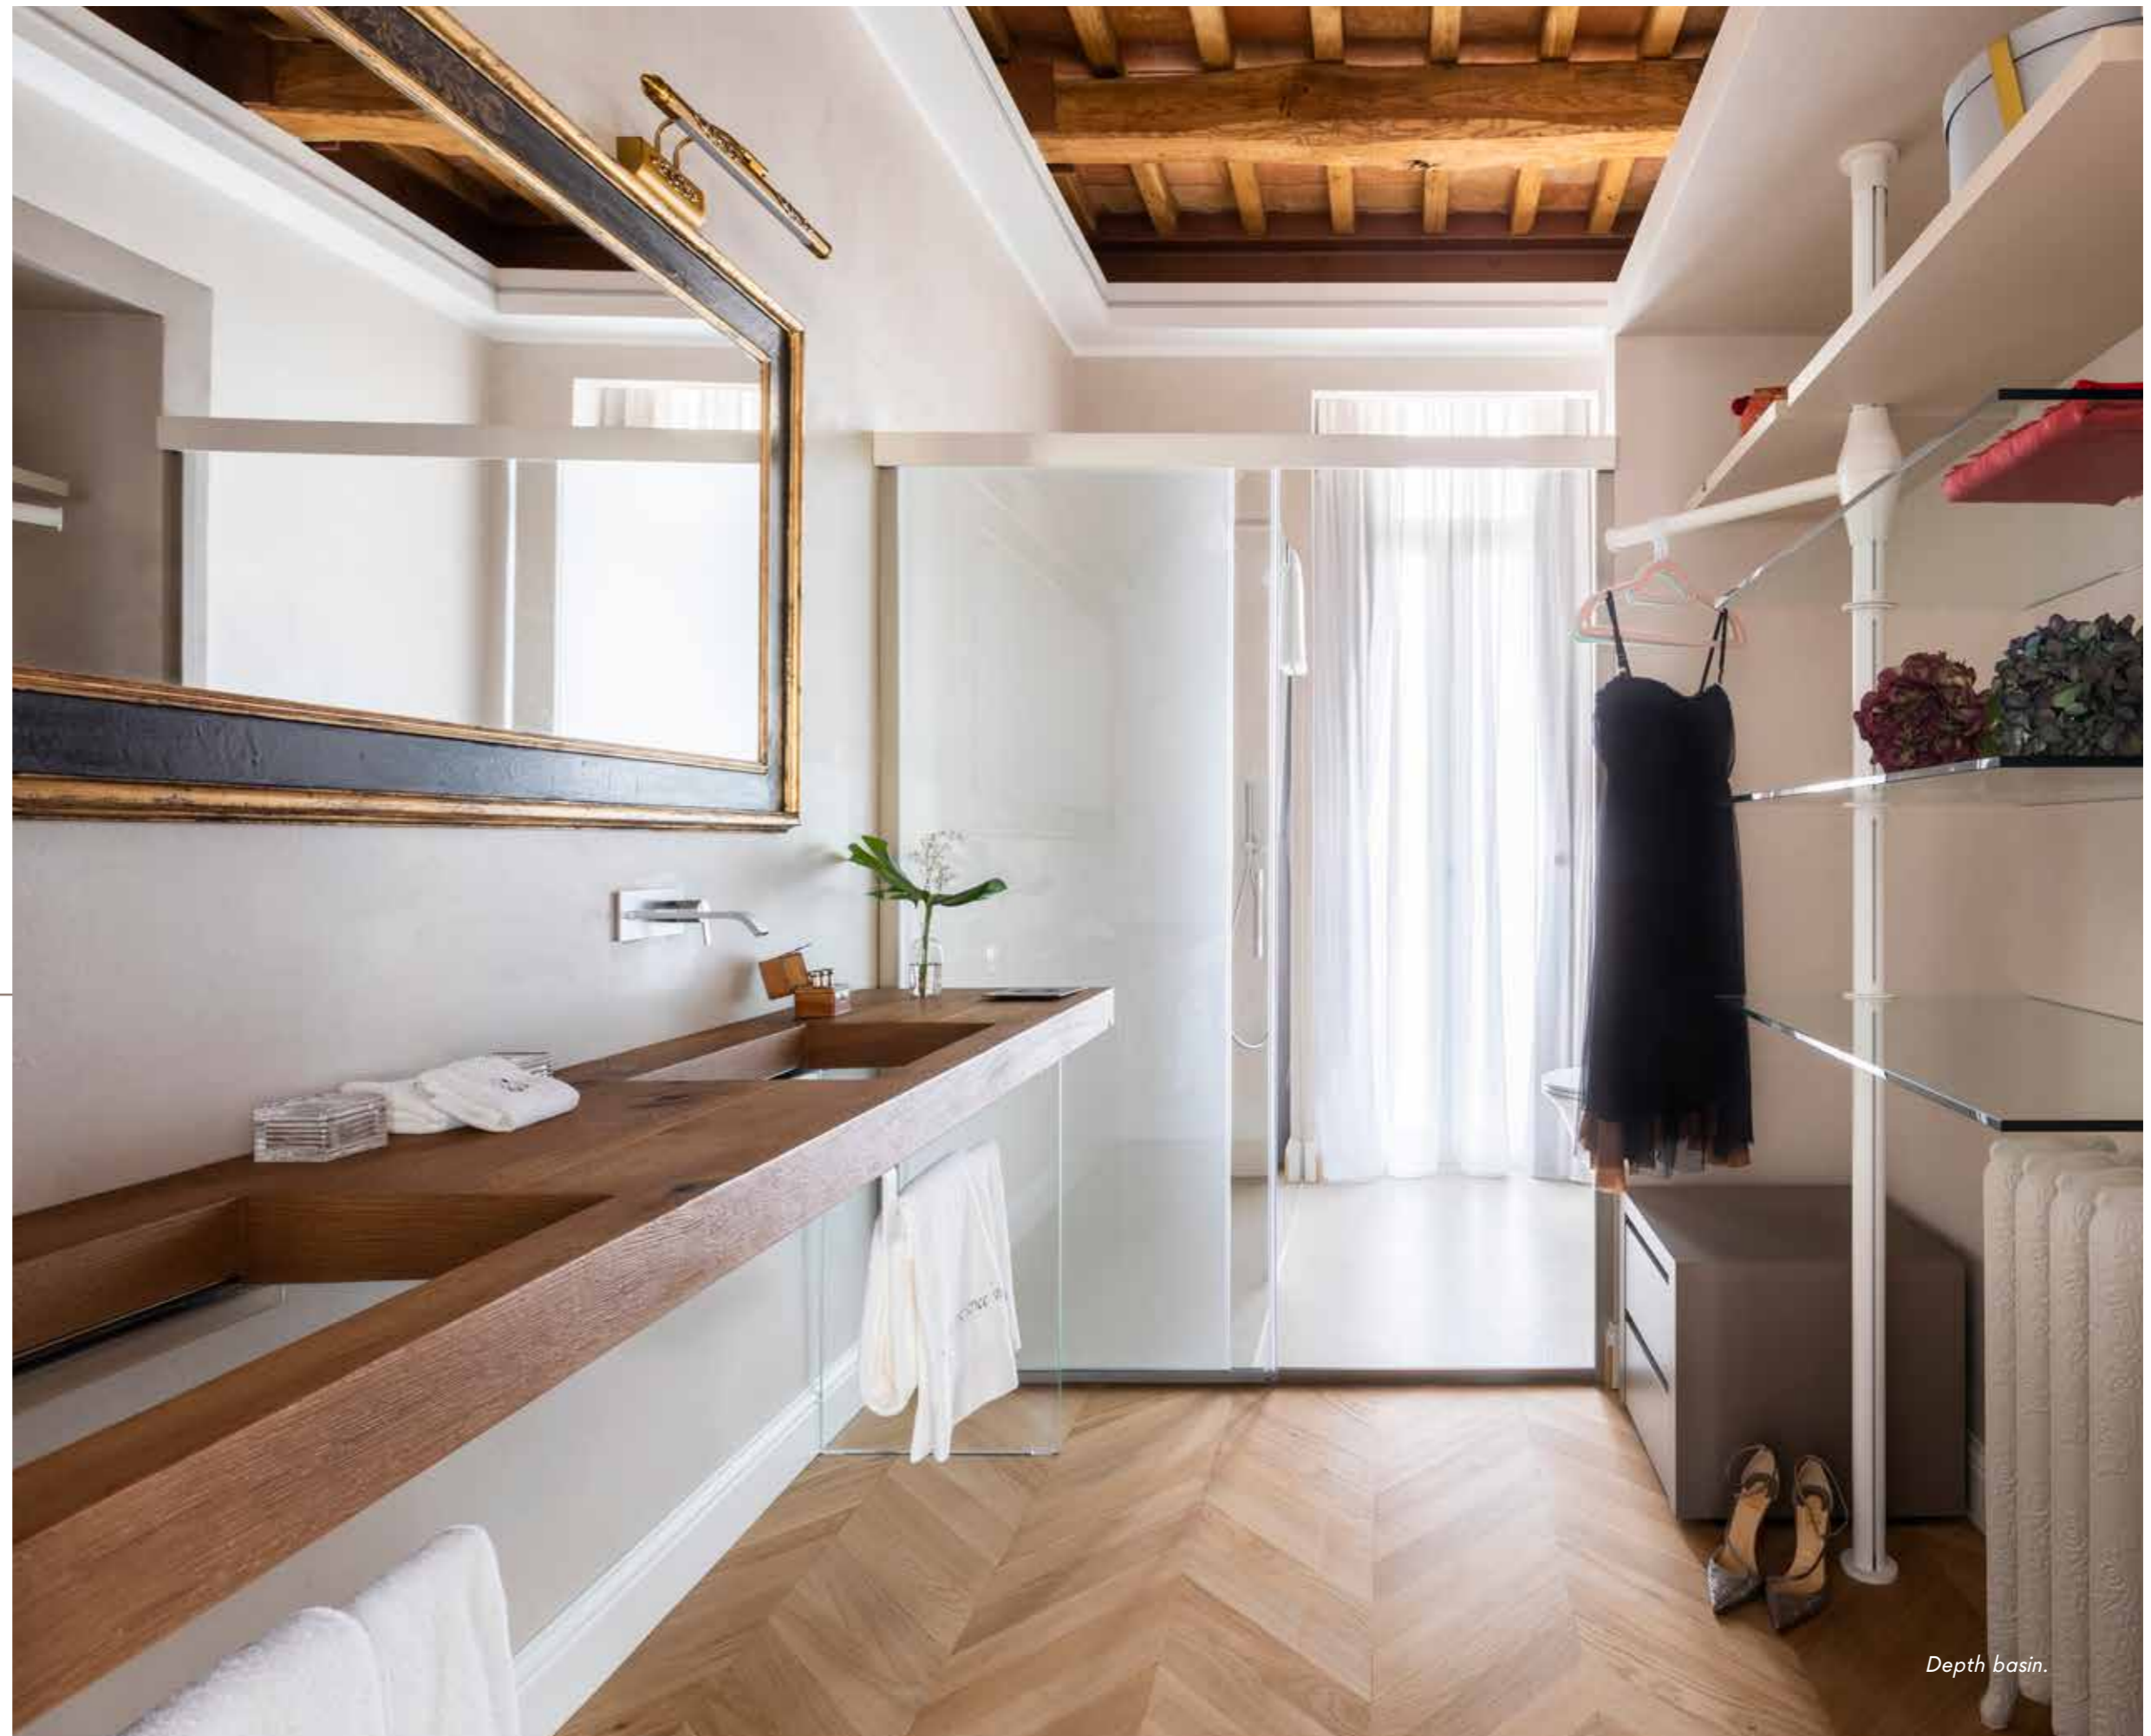

Innovative walk-in wardrobe designs create order in your everyday spaces like hallways and bathrooms.

Wooden and glass shelves, plus **highly customisable structures** create a lighter-than-air effect for a space that knows no limits. Be completely free to create your composition and give your interiors their own identity.

Depth basin.