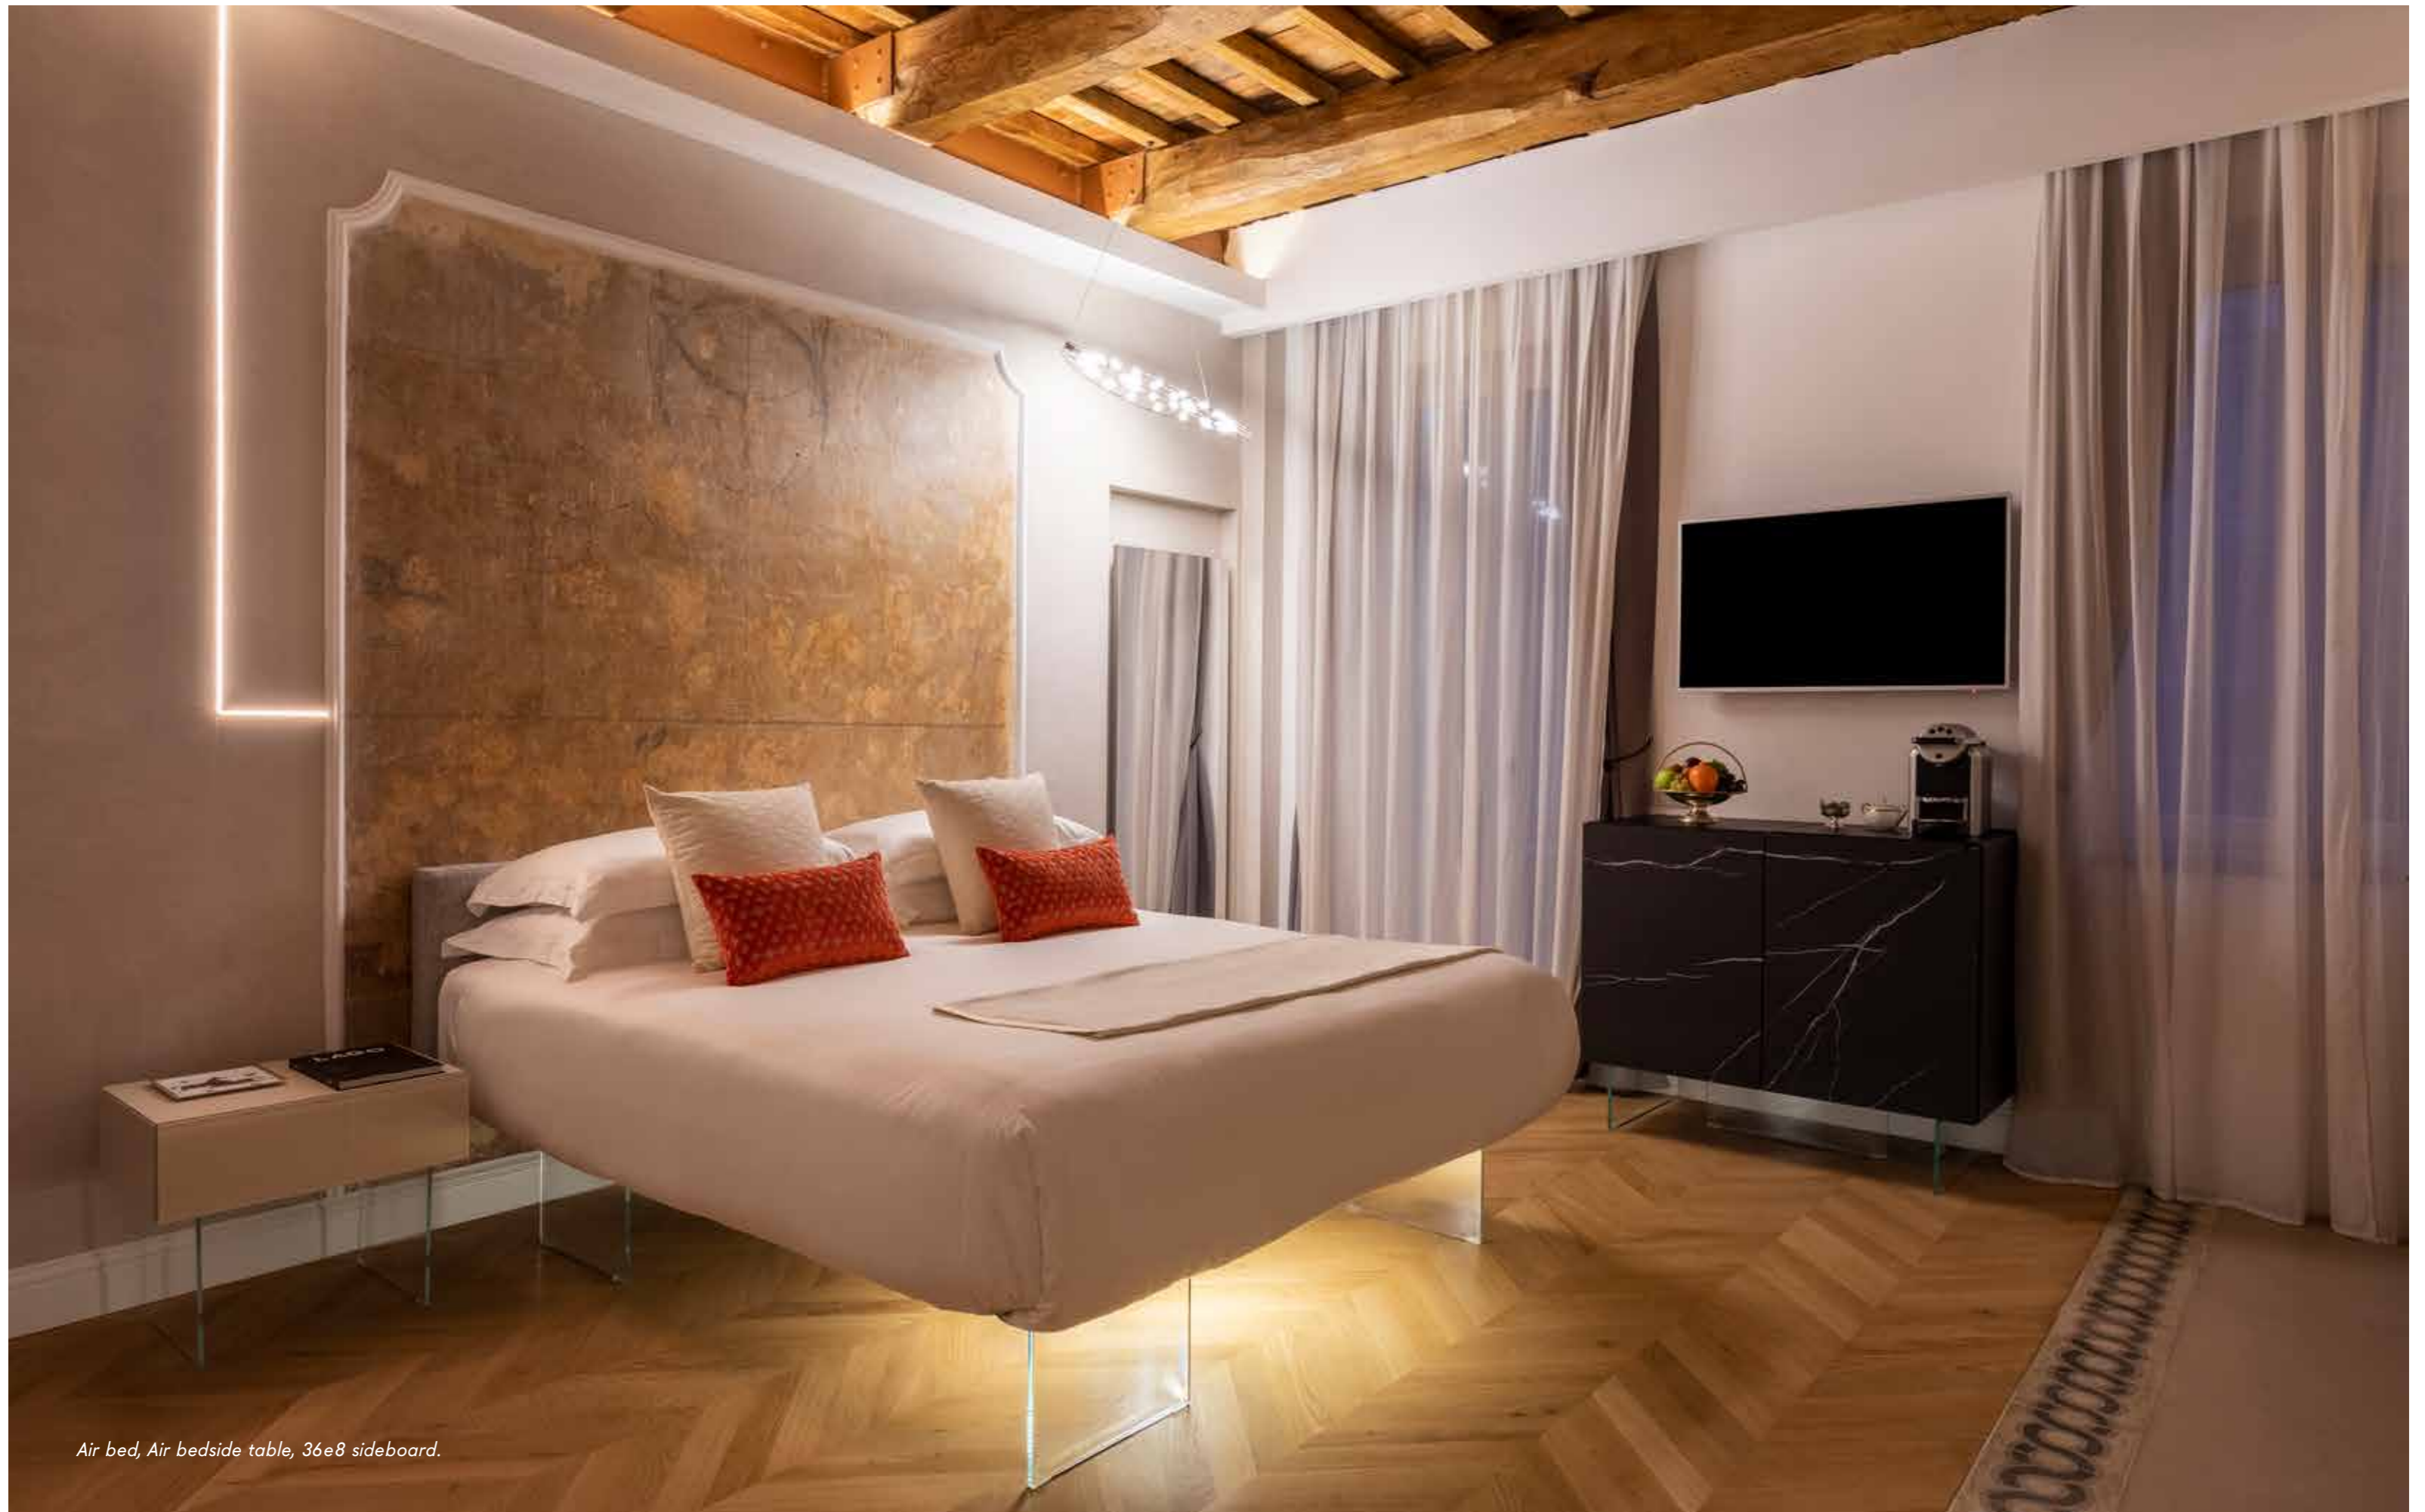

Depth basin.

Air bed, 36e8 sideboard.

Design enhancing the appeal of a timeless location.

The perfect architectural setting for the LAGO design alphabet.

Iconic LAGO products retain a lightness that only enhances the hotel's historical setting.

Air bed, Air bedside table, 36e8 sideboard.

**Up on the top floor,
the breakfast room
boasts beautiful views,
complemented by the
sleek, simple lines of
Air tables. The ultimate
ethereal design, up
among the clouds.**