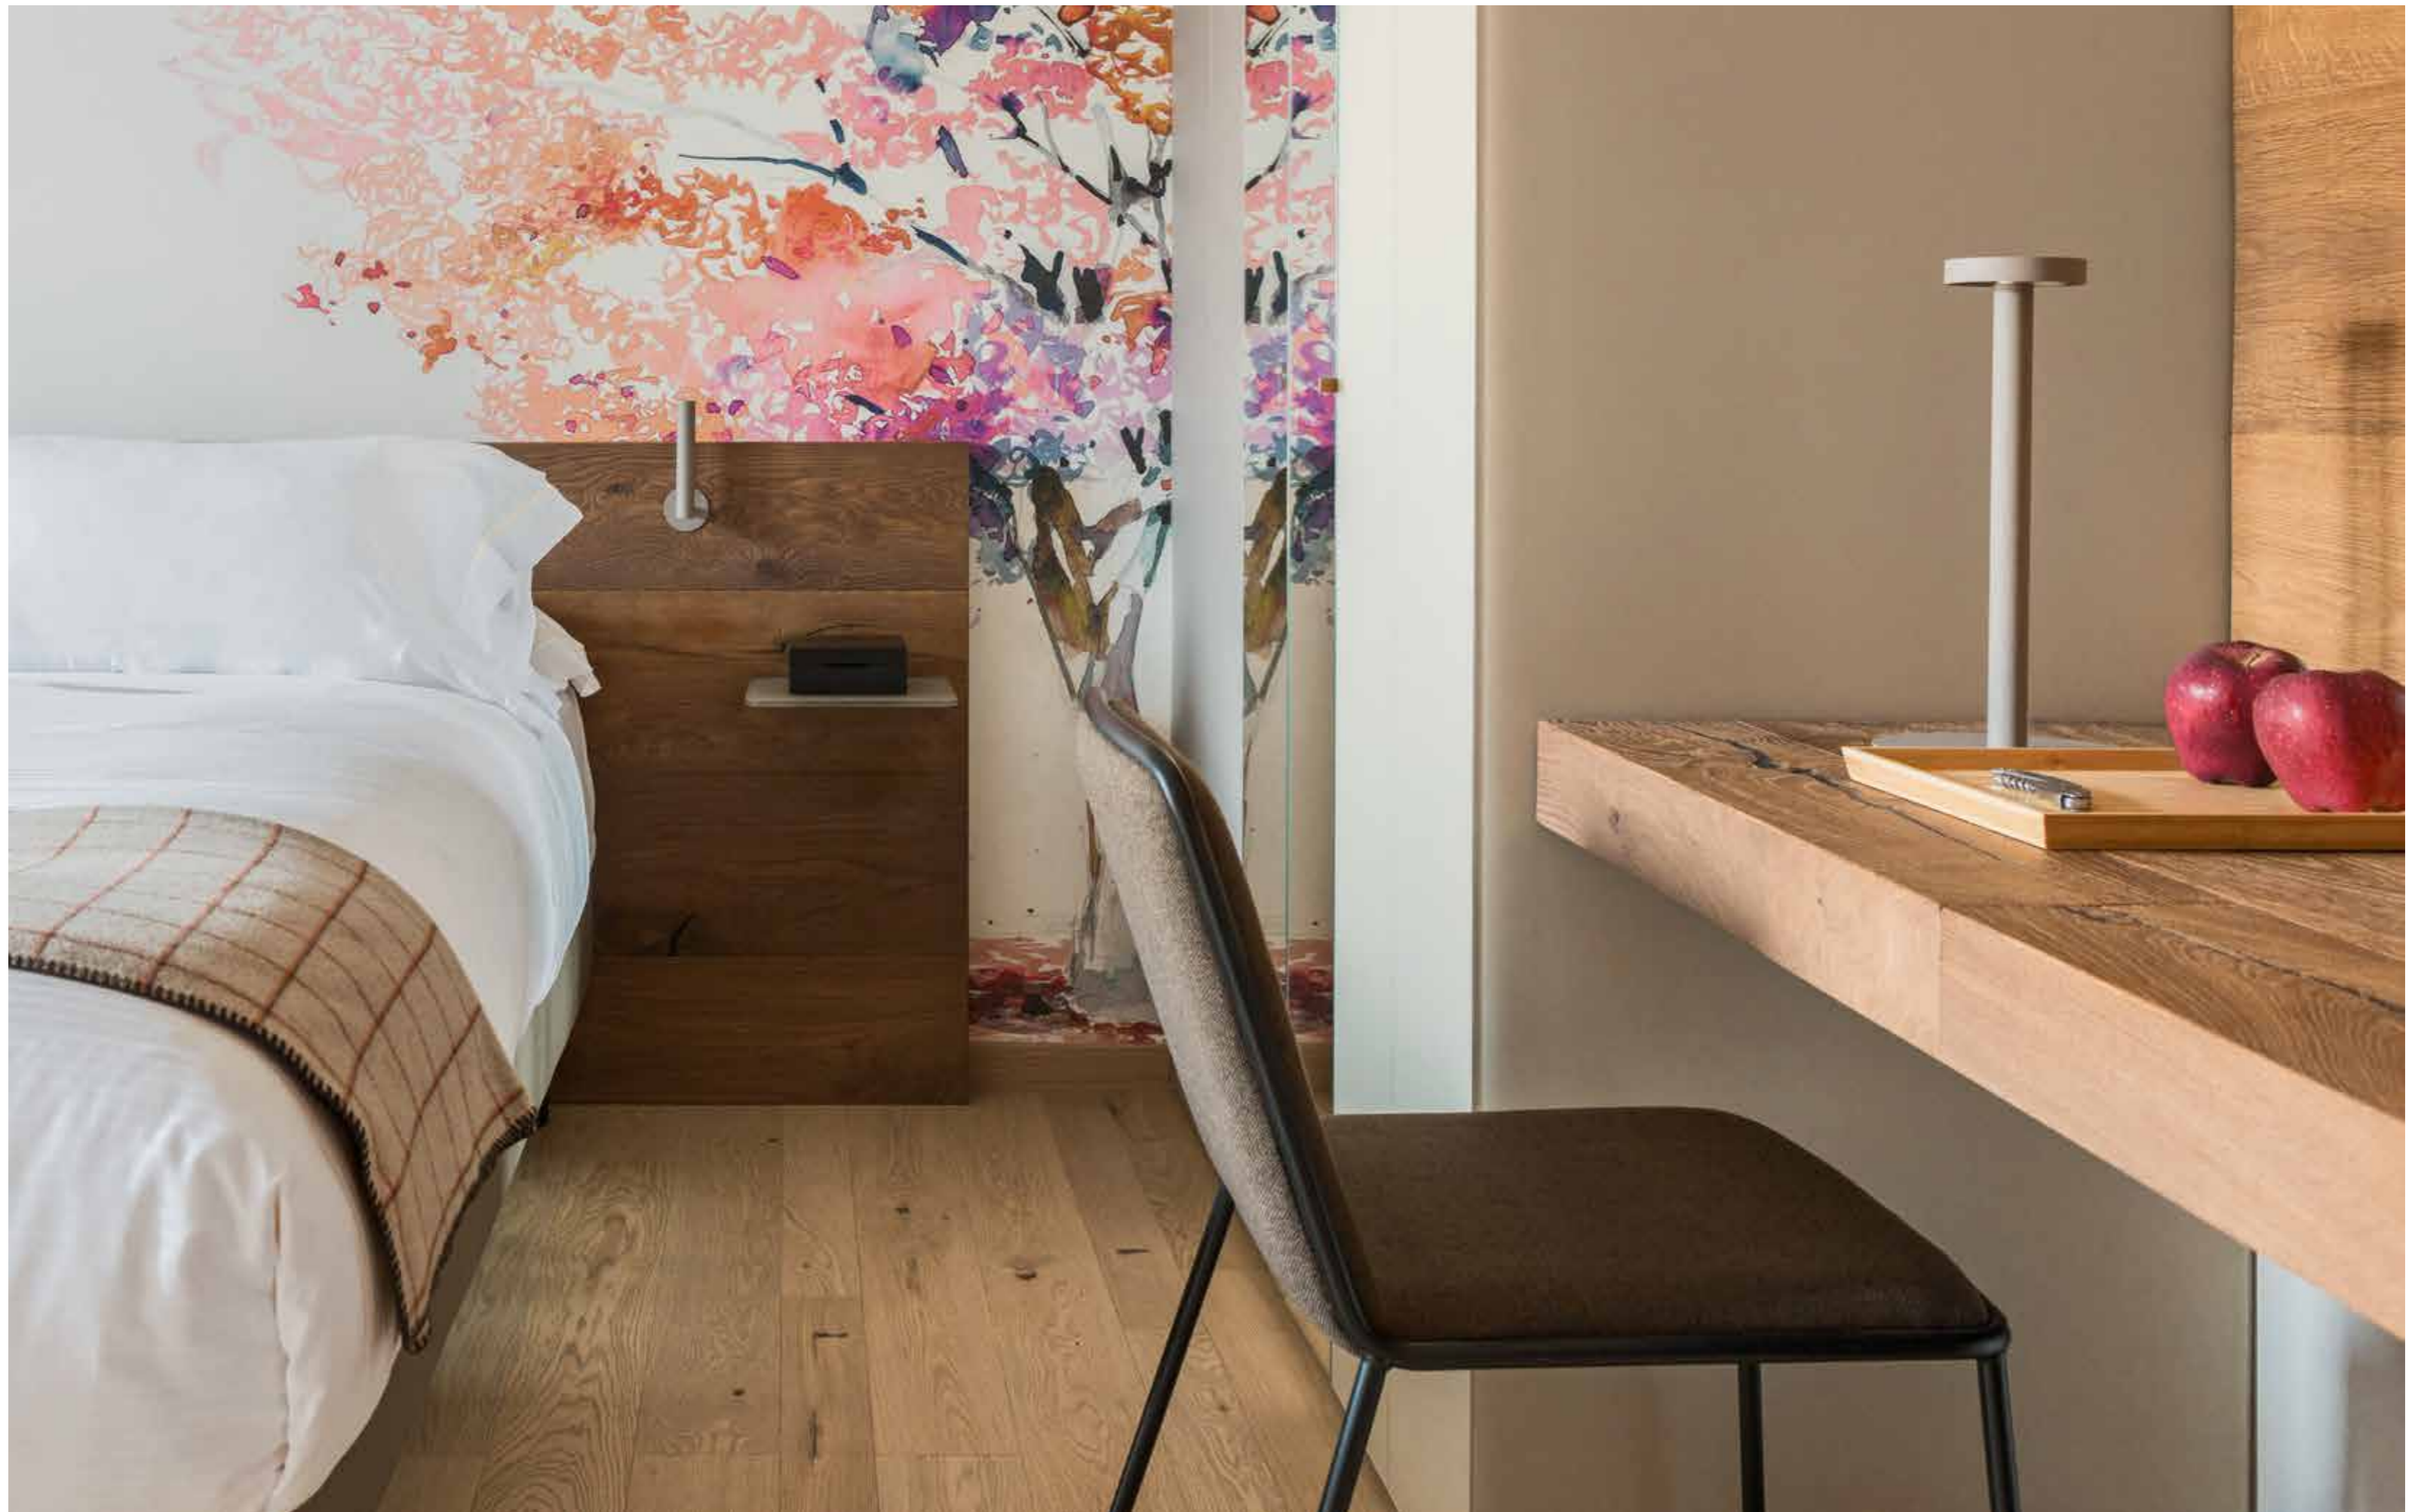

Air sofa, Air occasional table.

Fluttua bed.

An iconic bed for floating in comfort.

The amazing design of the Fluttua bed brings magic to hotel suites and a unique experience of comfort for every guest.

The design vocabulary used in every space and room is rooted in comfort.

In tune with the communal areas, the room interiors are also centred around timeless elegance. **Every room has a suspended bed** with a centuries-old Wildwood headboard. The same finish is carried over to the desk, and the basin in the suites.

QC TERME *San Pellegrino*

📍 San Pellegrino

Spa & Wellness.

The wellness area offers
guests a luxury experience.

The large frescoed hall at QC Terme San Pellegrino features a new layout with **self-standing furniture**, perfect for preserving the walls of the historic palazzo. Air tables, bookshelves and sofas show off their extreme design flexibility, forming several sitting areas and presenting an original display of San Pellegrino bottles.