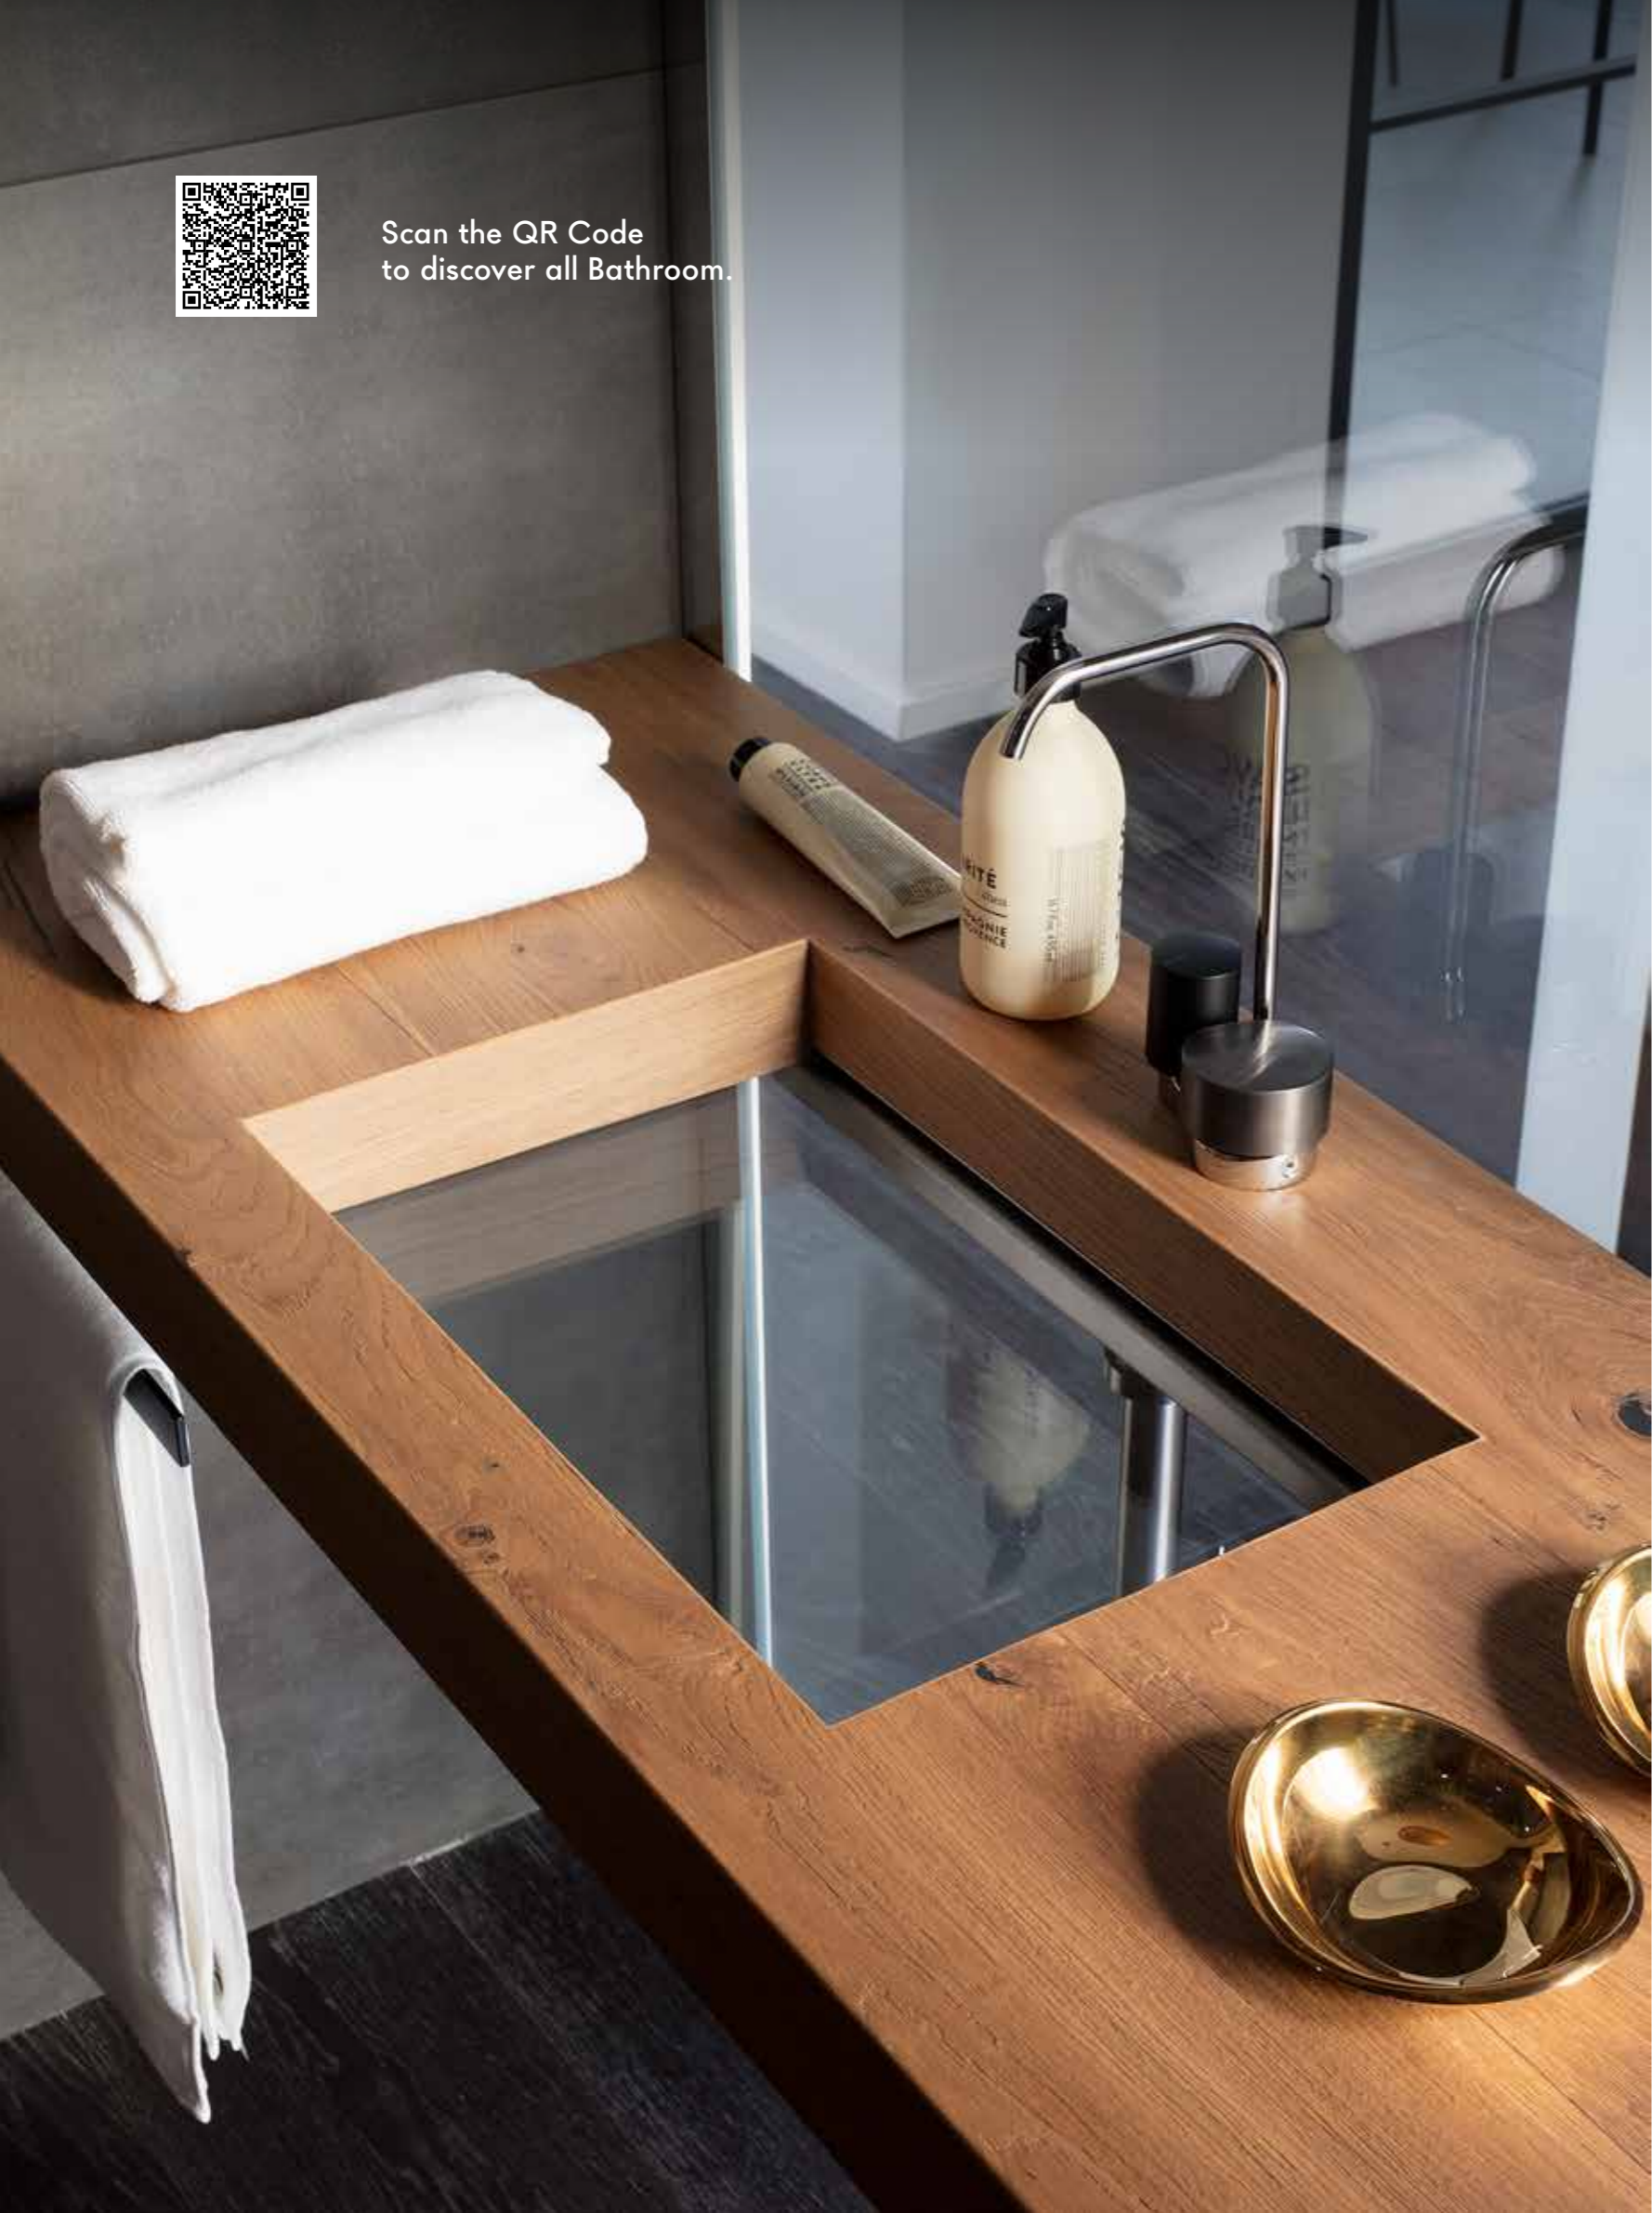

Steel bed

Metal legs provide an elegant robustness that **frees the bed from anchoring to the wall**. The headboard comes in different sizes and finishes, and provides an ultra-personal touch. Use it to create elegant chromatic contrasts in the bedroom space.

FULLY CUSTOMISABLE WARDROBES AND WALK-IN CLOSETS

Scan the QR Code
to discover all Wardrobes.

N.O.W. wardrobe

Et Voilà wardrobe

N.O.W. Quick
wardrobe

Smart wardrobe

Walk-in closets

Innovative, colourful and modular: wardrobes by LAGO are part of the architecture of your interiors, **adapting to any space**. Traditional doors have been replaced with glass, melamine or lacquered coloured panels, or even original fabric alternatives. Floor-standing or wall-mounted designs create **an infinite number of different moods for suites and hotel rooms**. Walk-in wardrobes provide practical solutions to furnish and organise a bedroom or hallway space with a lighter look, embellished with elegant details.

Scan the QR Code
to discover all Bathroom.

BATHROOM WITH SURPRISING TEXTURES

Depth basin

Kera basin

Skin basin

36e8 basin

Cellule basin

Washbasins and storage units in a variety of forms and finishes bring creativity to the bathroom. Round and square basins made from glass, Wildwood or ceramic, or with an elegant mosaic finish.

These washbasins are **integrated into highly customisable modular bases units** made from materials that are easy to clean and have enduring beauty.

CONTEMPORARY TABLES IN SO MANY FORMS AND MATERIALS

Scan the QR Code to discover all Coffee tables.